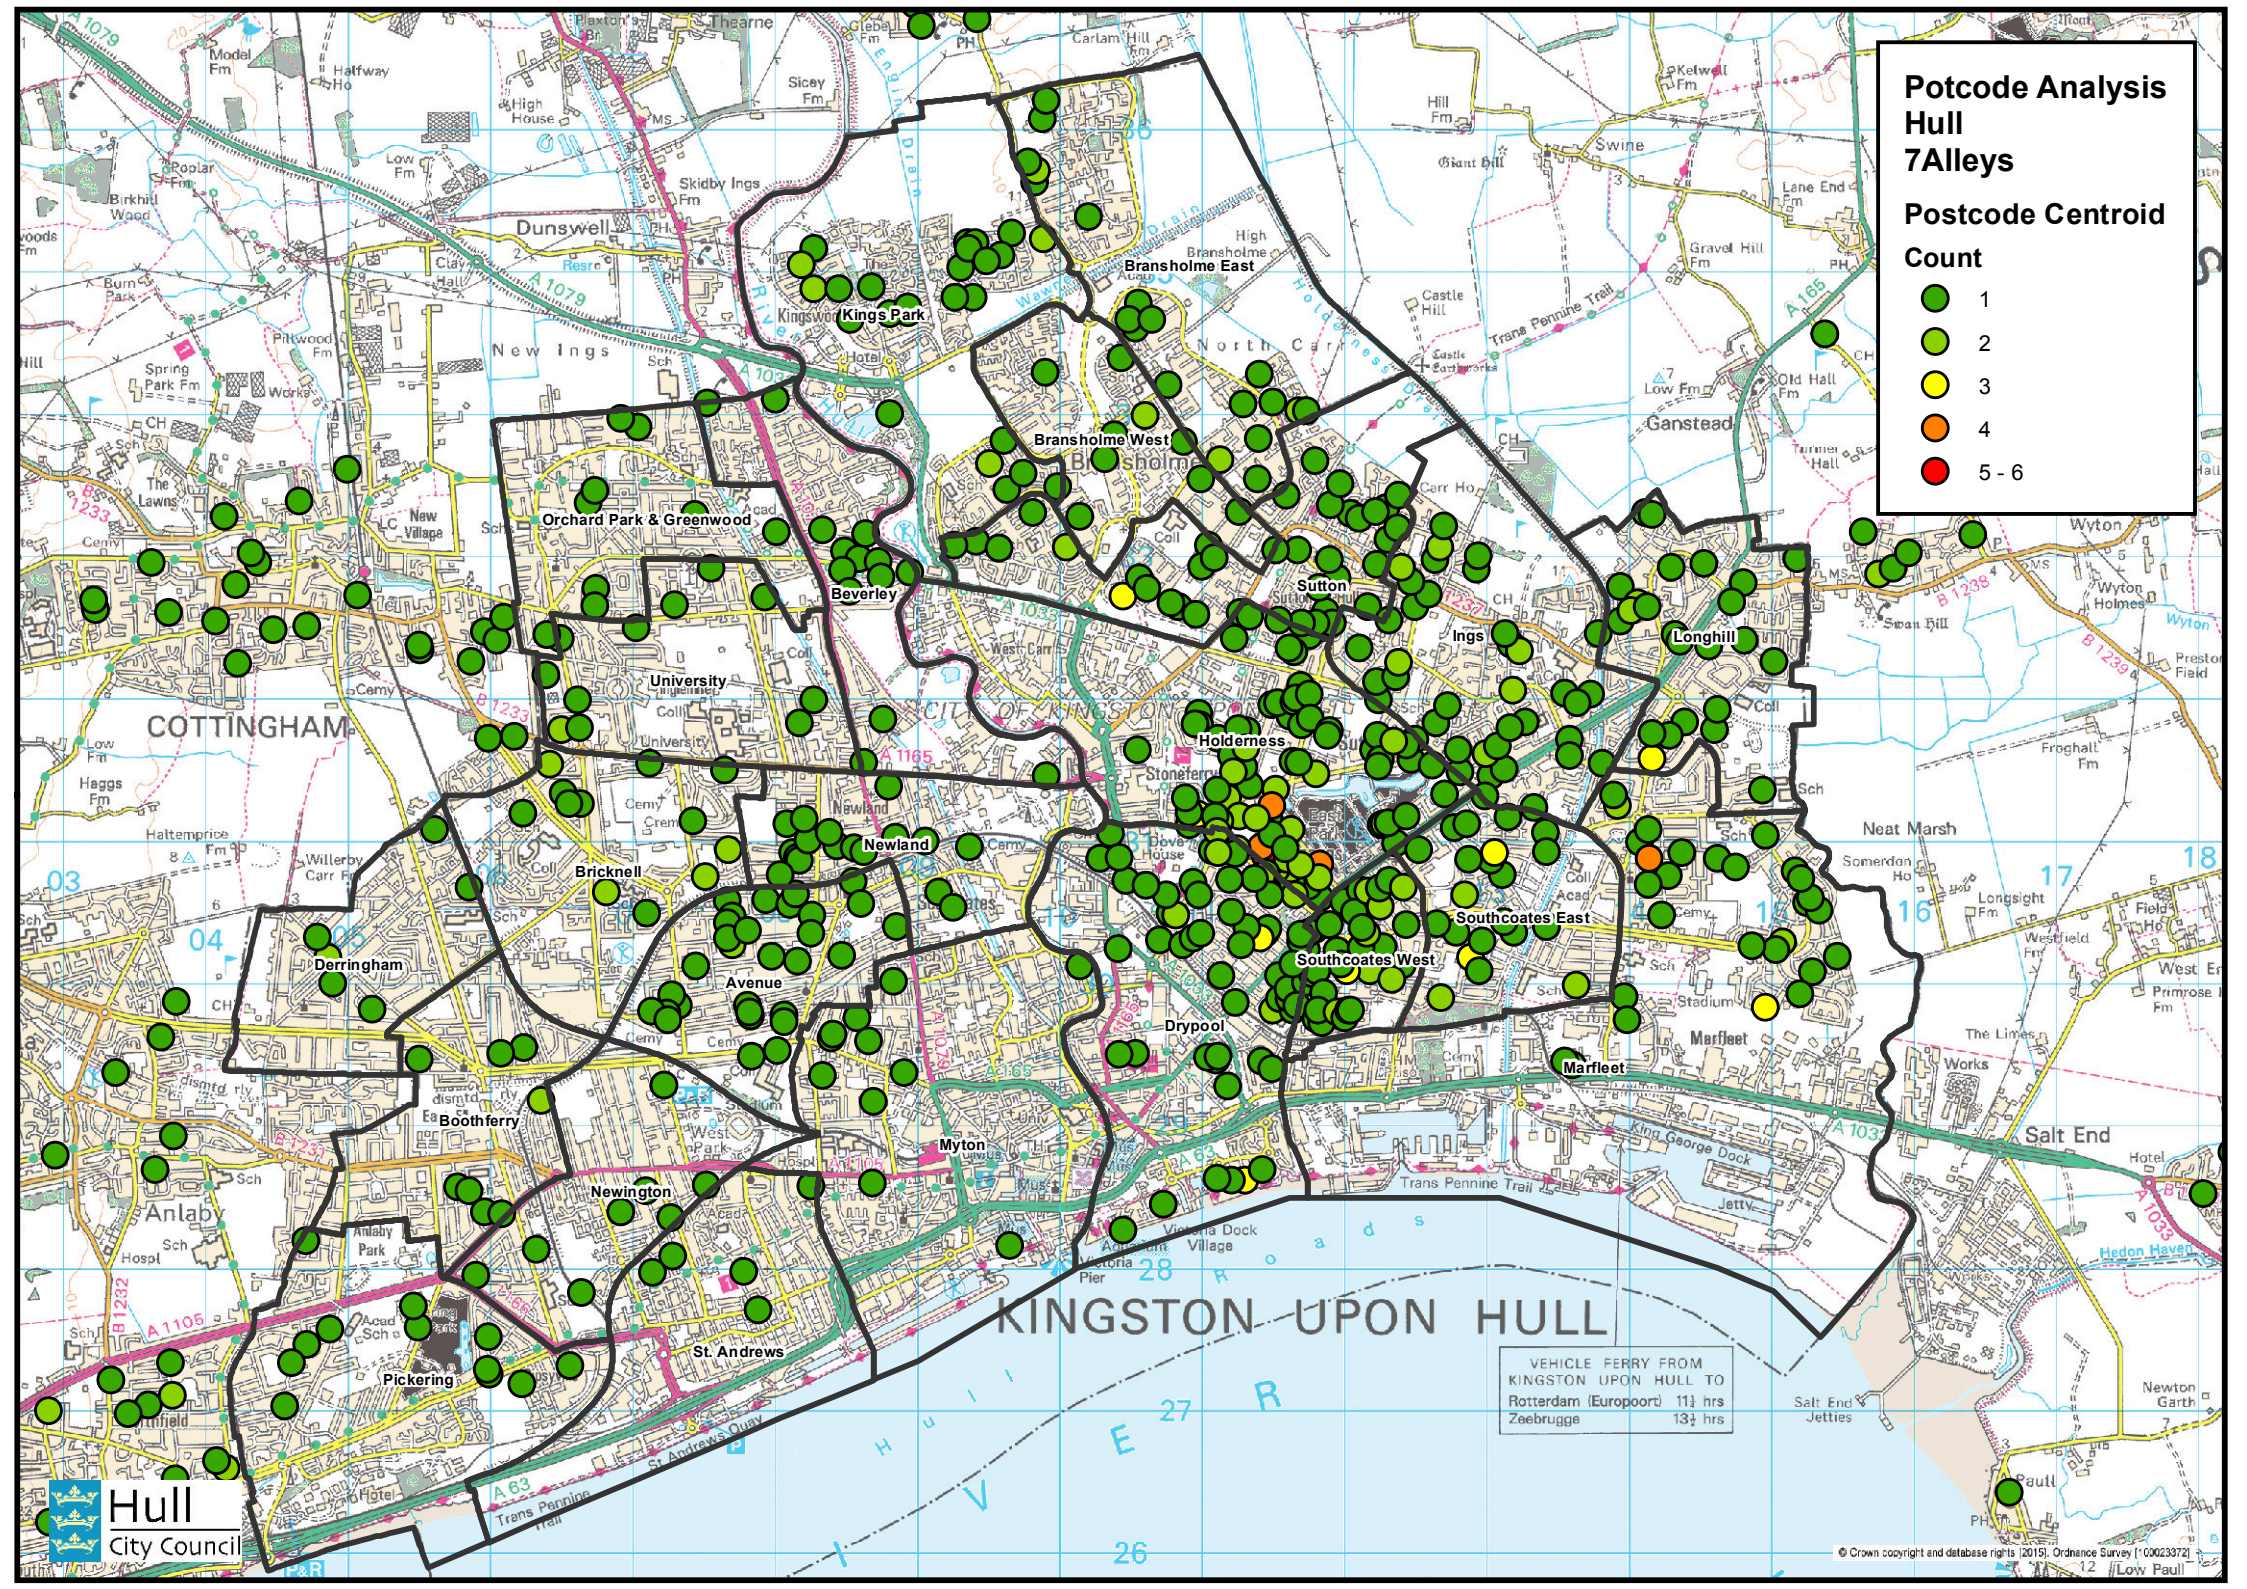

Potcode Analysis
Hull
7Alleys
Postcode Centroid
Count

- 1
- 2
- 3
- 4
- 5-6

VEHICLE FERRY FROM
 KINGSTON UPON HULL TO
 Rotterdam (Europoort) 11½ hrs
 Zeebrugge 13½ hrs