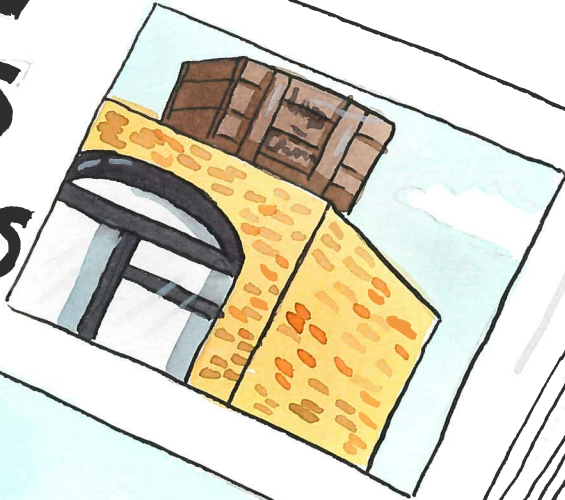

HULL MAIL DAILY

LAND OF GREEN GINGER CRATES APPEAR ON CITY ROOFS

A NUMBER OF CRATES
MARKED 'UNLEASHED'
HAVE MYSTERIOUSLY
APPEARED THROUGH-
OUT THE CITY
CENTRE

OFF THIS WEEK