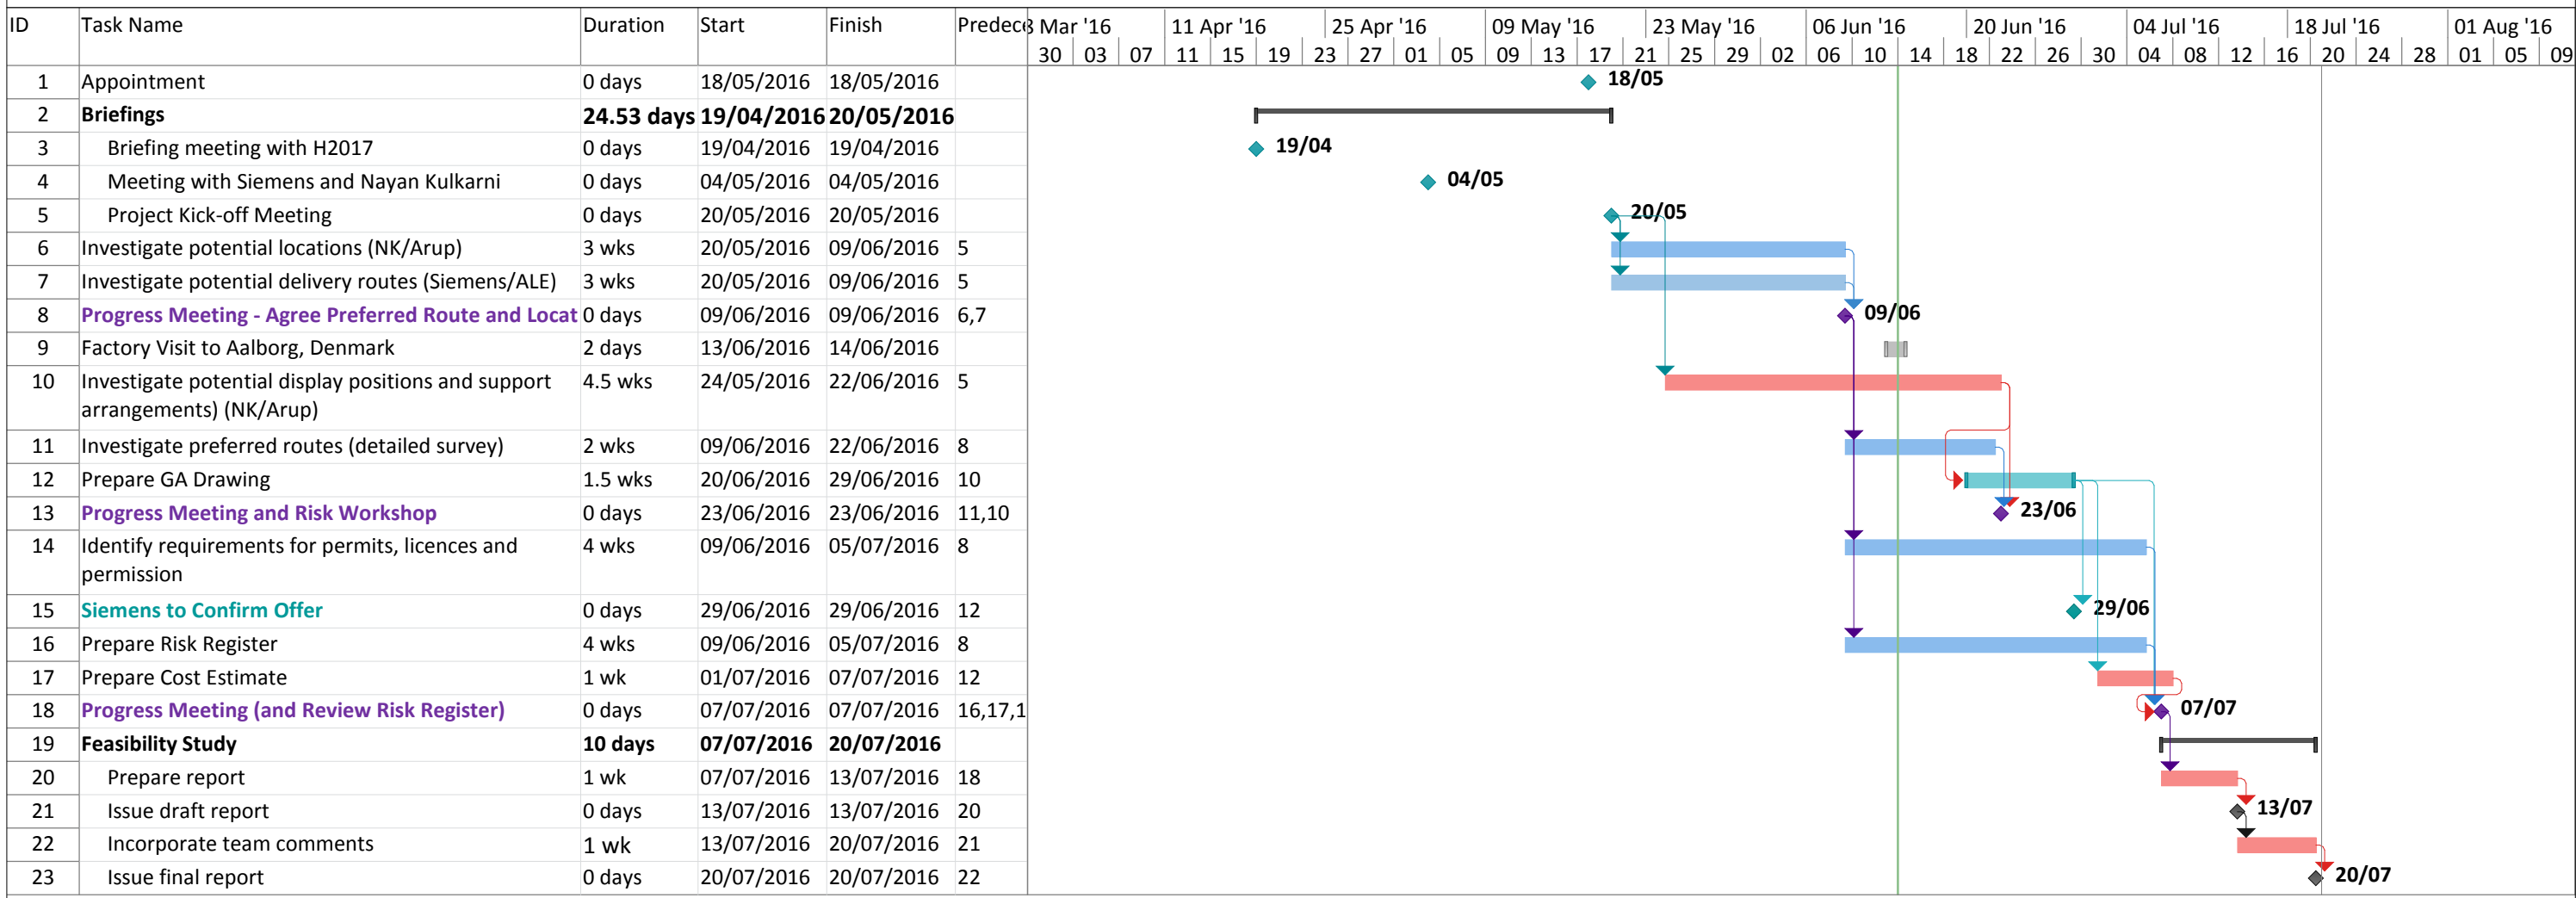

Hull Zephyr - Programme for Feasibility Study - Rev A (14/06/2016)

Issued for Discussion

Task		External Tasks		Manual Task		Finish-only		Manual Progress	
Split		External Milestone		Duration-only		Deadline			
Milestone		Inactive Task		Manual Summary Rollup		Critical			
Summary		Inactive Milestone		Manual Summary		Critical Split			
Project Summary		Inactive Summary		Start-only		Progress			

Hull Zephyr - Programme for Feasibility Study - Rev A (14/06/2016)

6	15 Aug '16				29 Aug '16				12 Sep '16				26 Sep '16				10 Oct '16				24 Oct '16				07 Nov '16				21 Nov '16				05 Dec '16				19 Dec '16				02 Jan '17				16 Jan '17				30 Jan '17				13 Feb '17				27 Feb '17				13 Mar '17						
09	13	17	21	25	29	02	06	10	14	18	22	26	30	04	08	12	16	20	24	28	01	05	09	13	17	21	25	29	03	07	11	15	19	23	27	31	04	08	12	16	20	24	28	01	05	09	13	17	21	25	01	05	09	13	17	21	25	01	05	09	13	17	21	25	01	05	09

Task		External Tasks		Manual Task		Finish-only		Manual Progress	
Split		External Milestone		Duration-only		Deadline			
Milestone		Inactive Task		Manual Summary Rollup		Critical			
Summary		Inactive Milestone		Manual Summary		Critical Split			
Project Summary		Inactive Summary		Start-only		Progress			