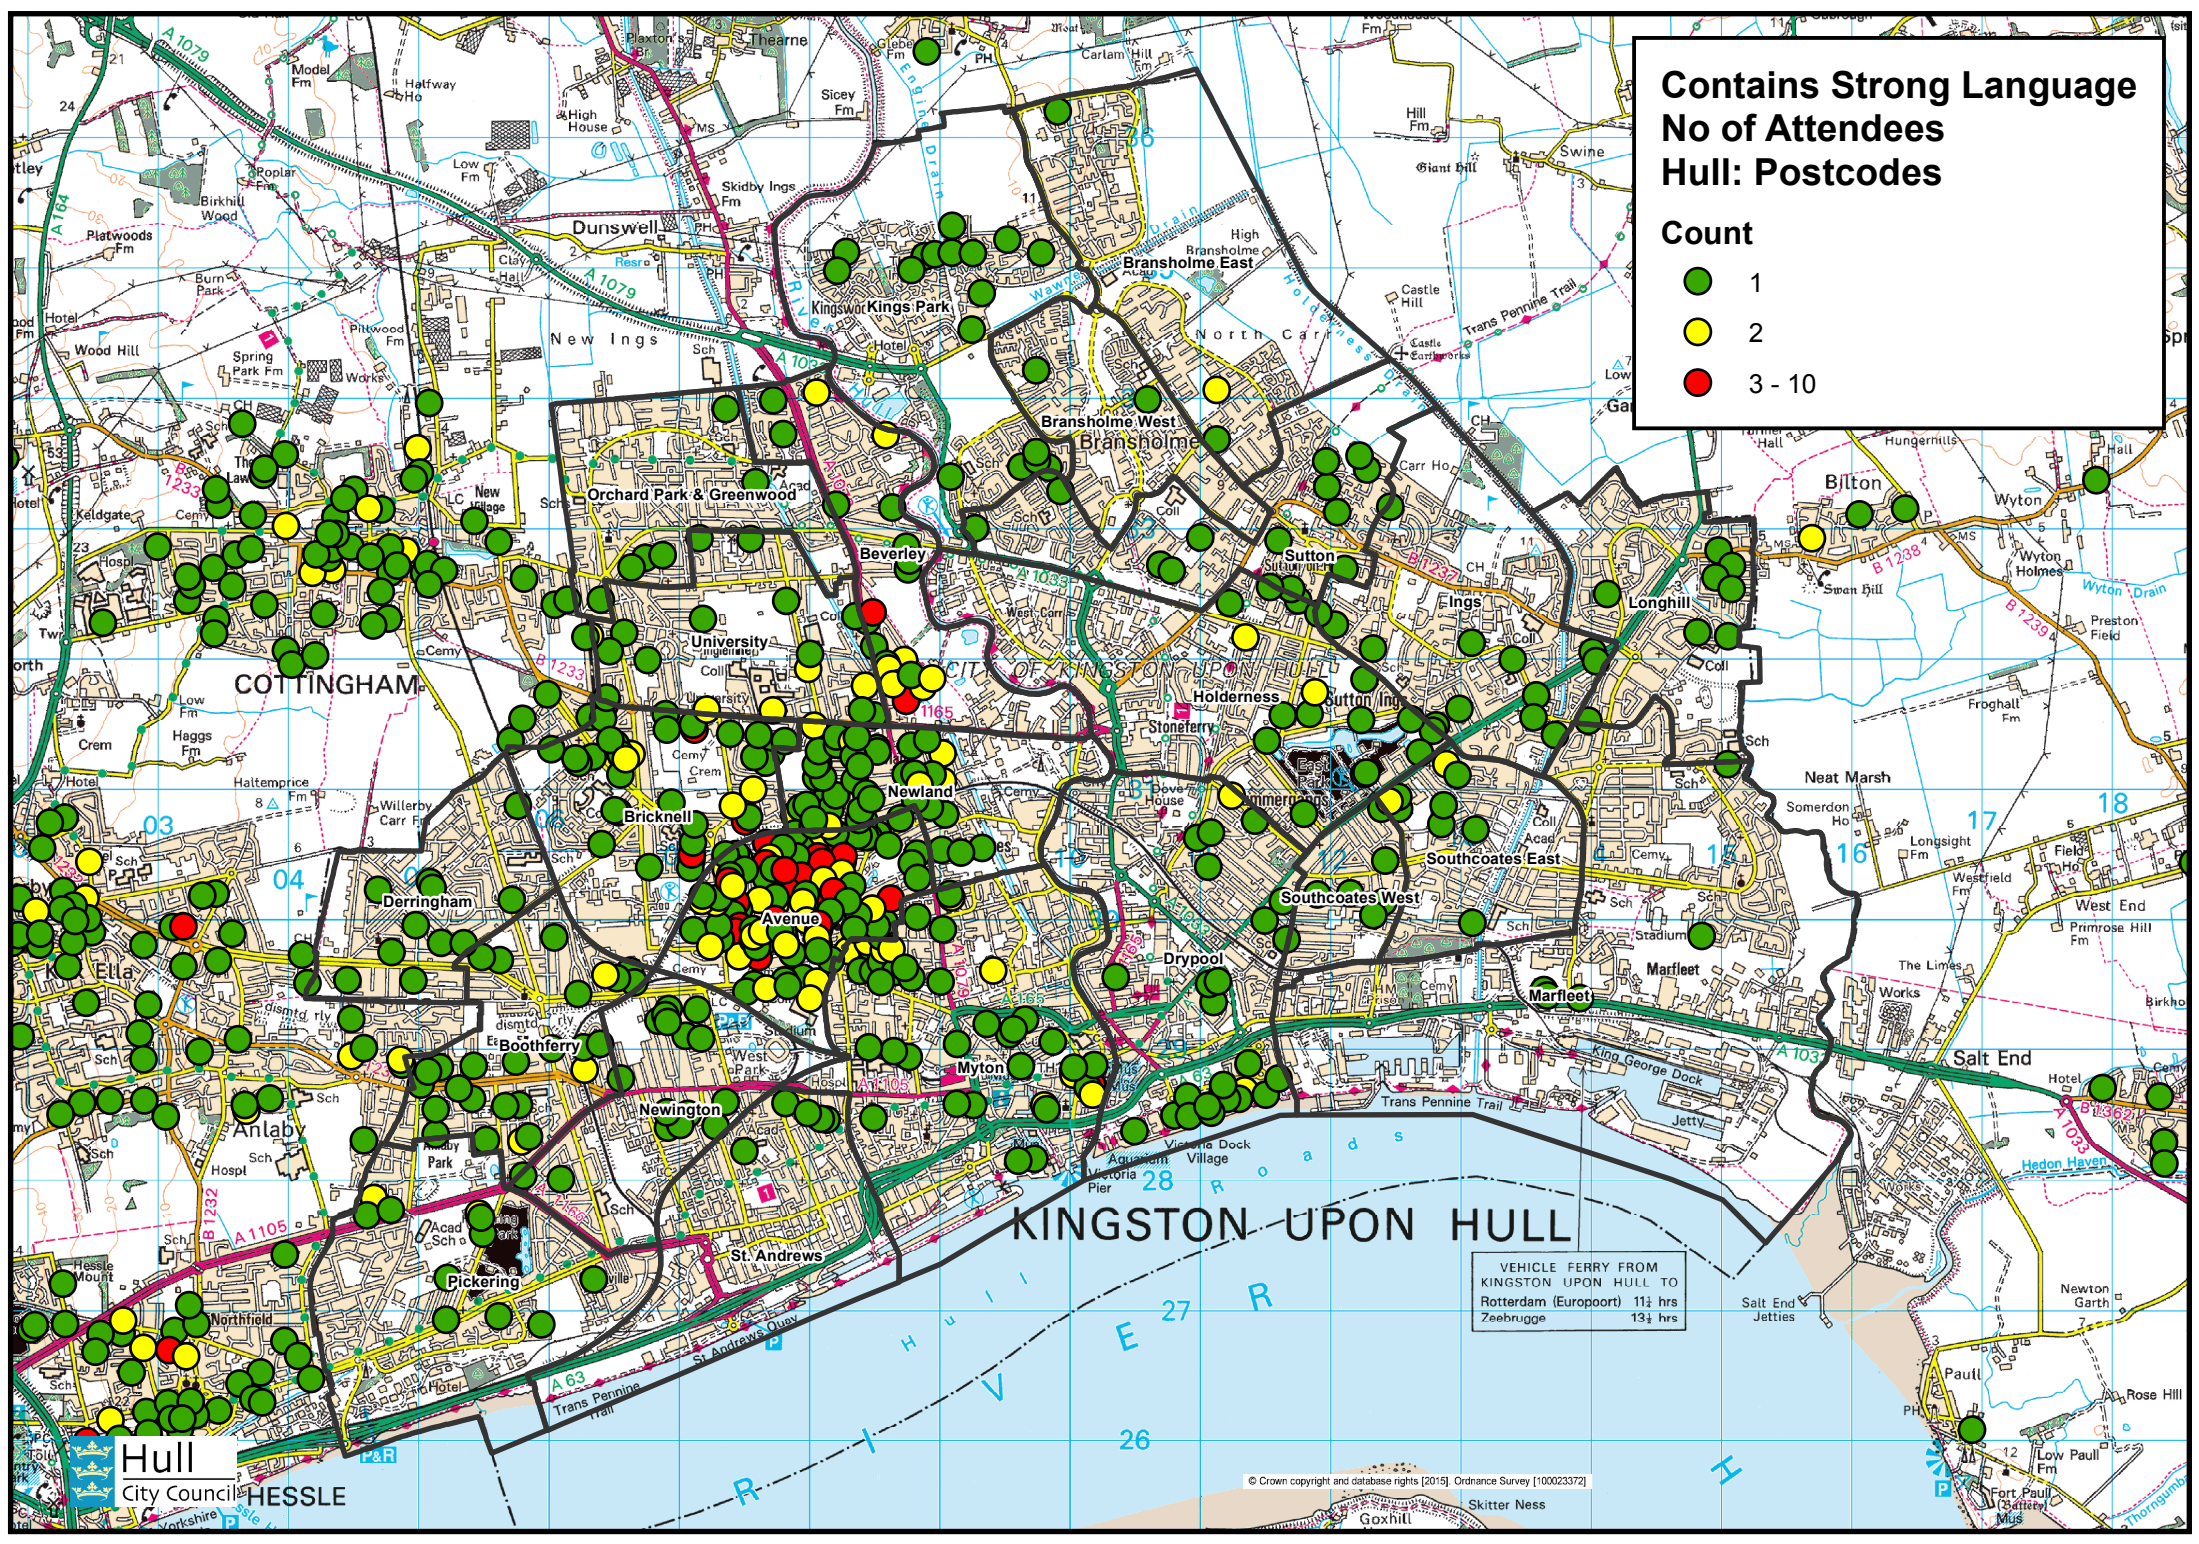

Contains Strong Language No of Attendees Hull: Postcodes

VEHICLE FERRY FROM
KINGSTON UPON HULL TO
Rotterdam (Europoort) 11½ hrs
Zeebrugge 13½ hrs

Hull
City Council
HESSLE