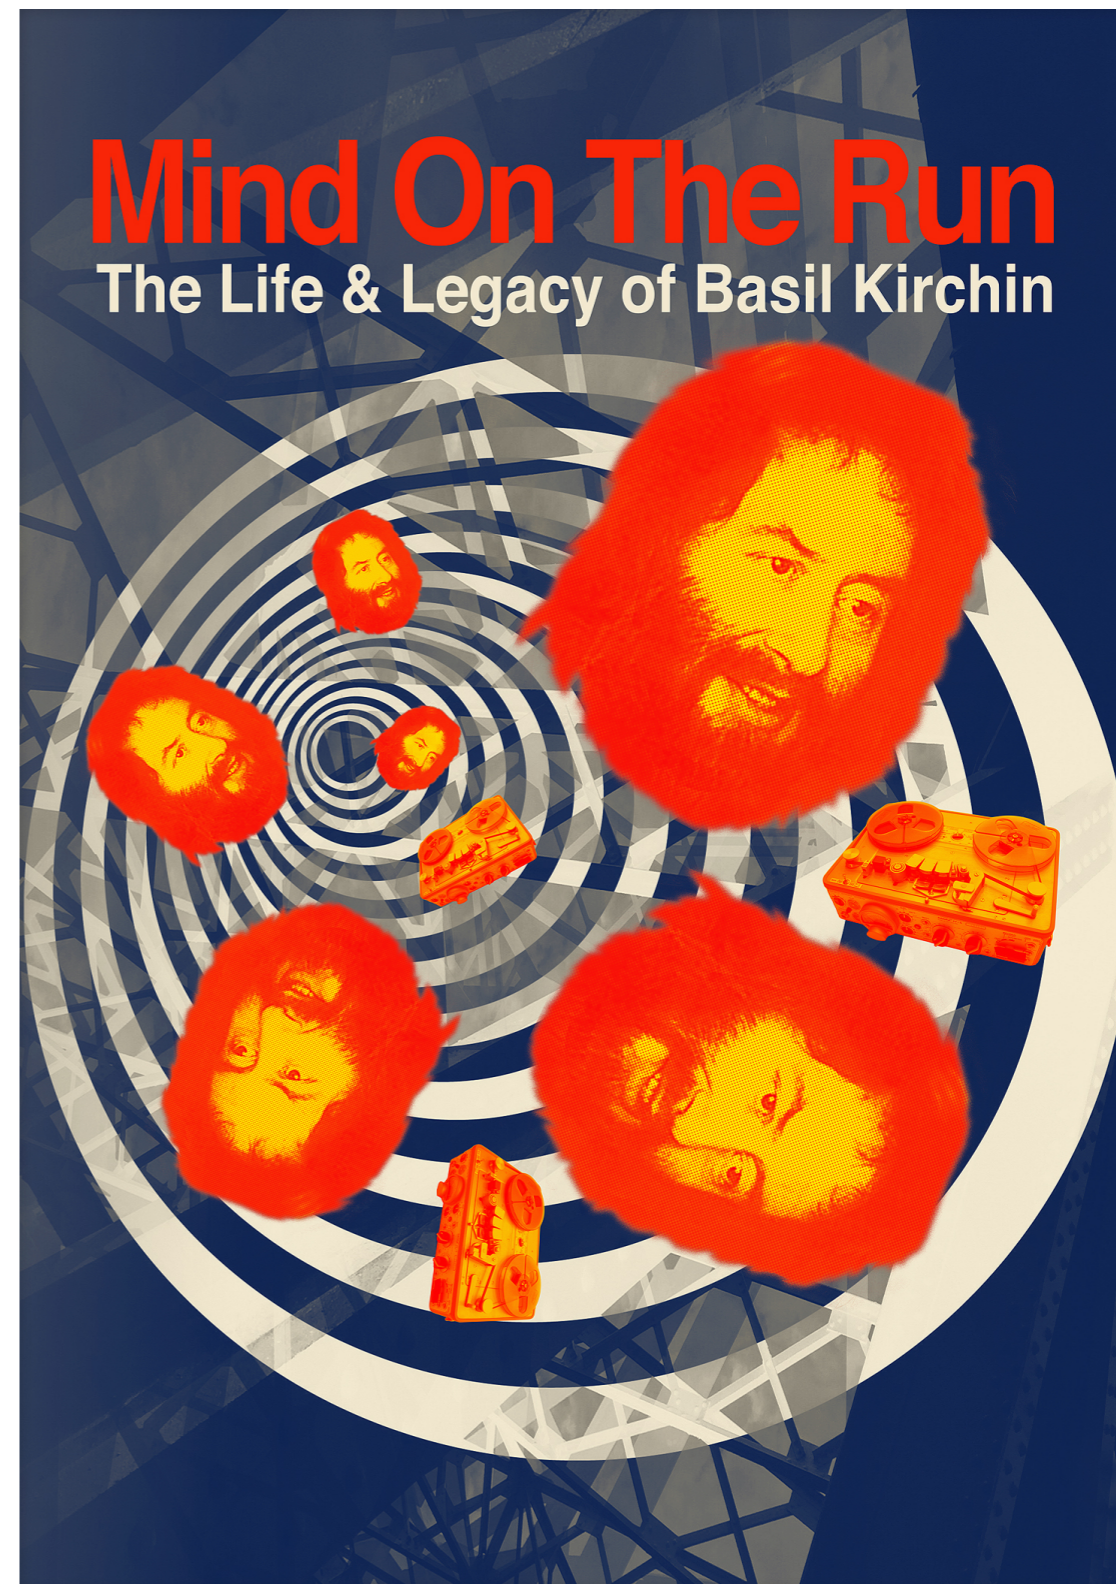

BK11

Font - Helvetica Bold