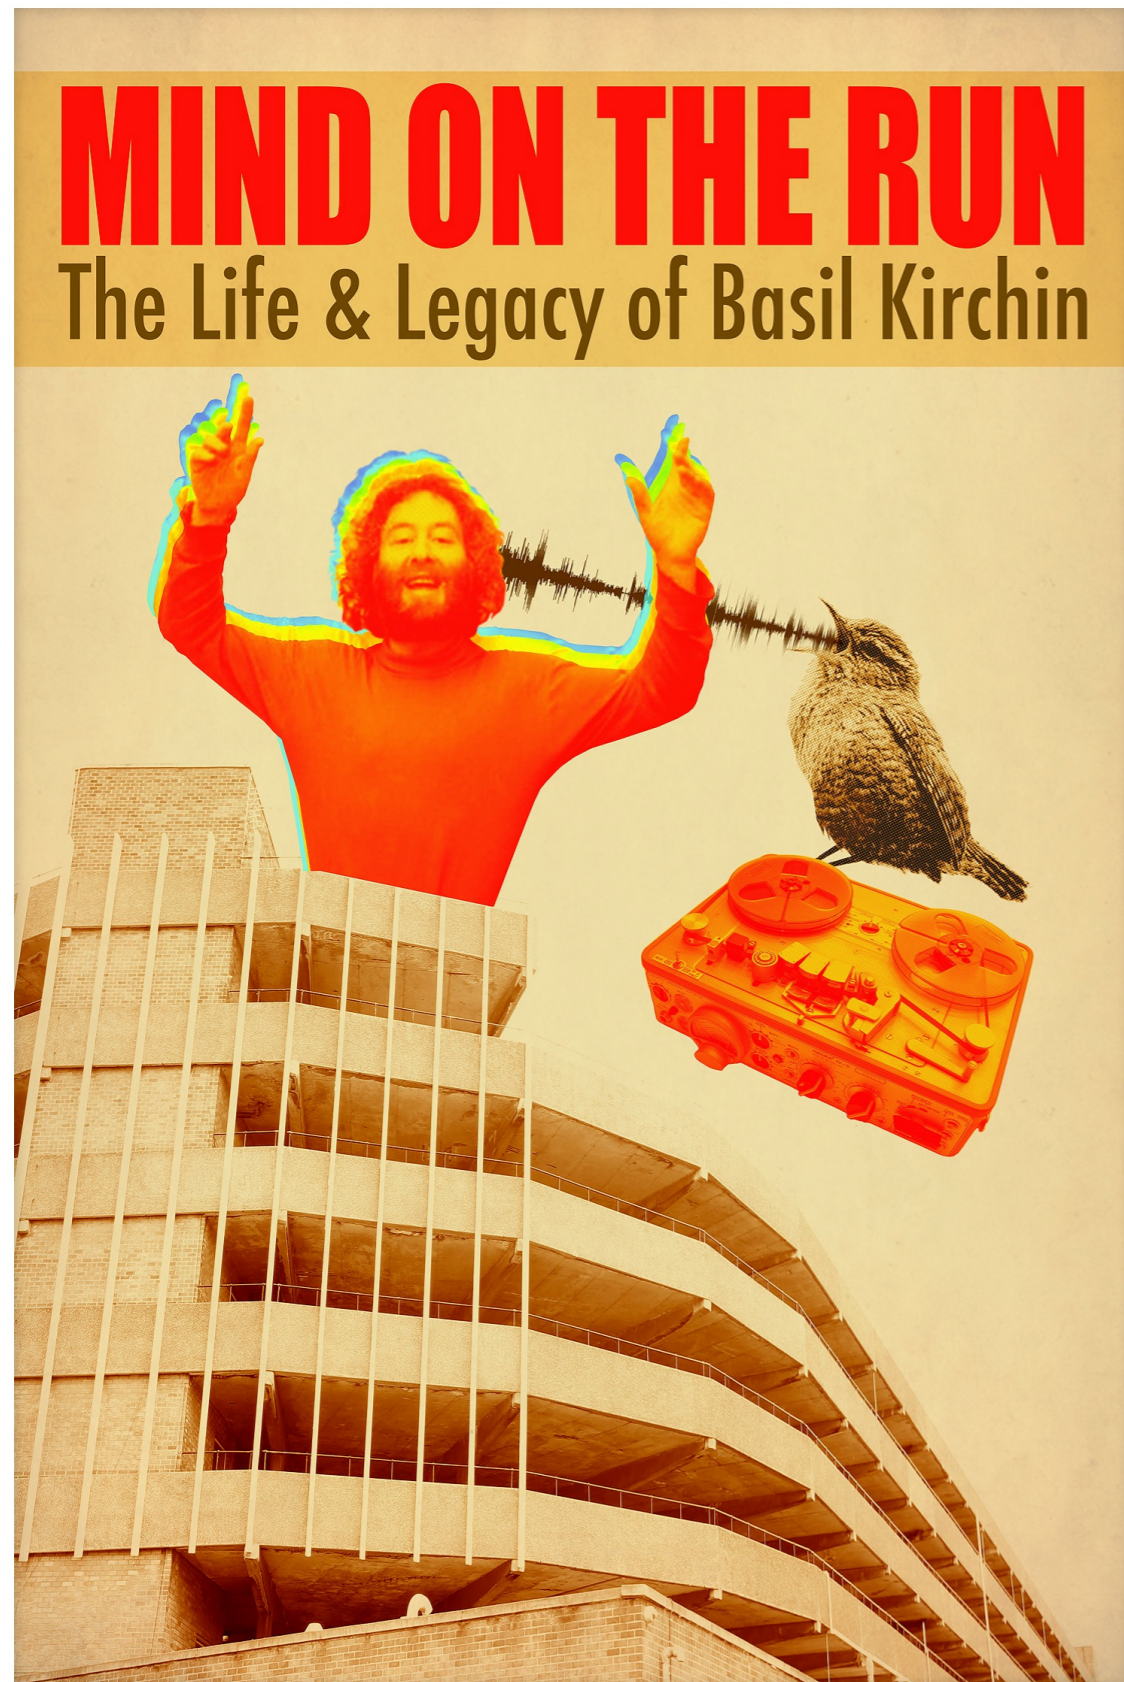

BK9

BK9A

Using iconic brutalist style
carpark in George St, Hull.
Font - Impact Regular / Futura
Condensed Medium.