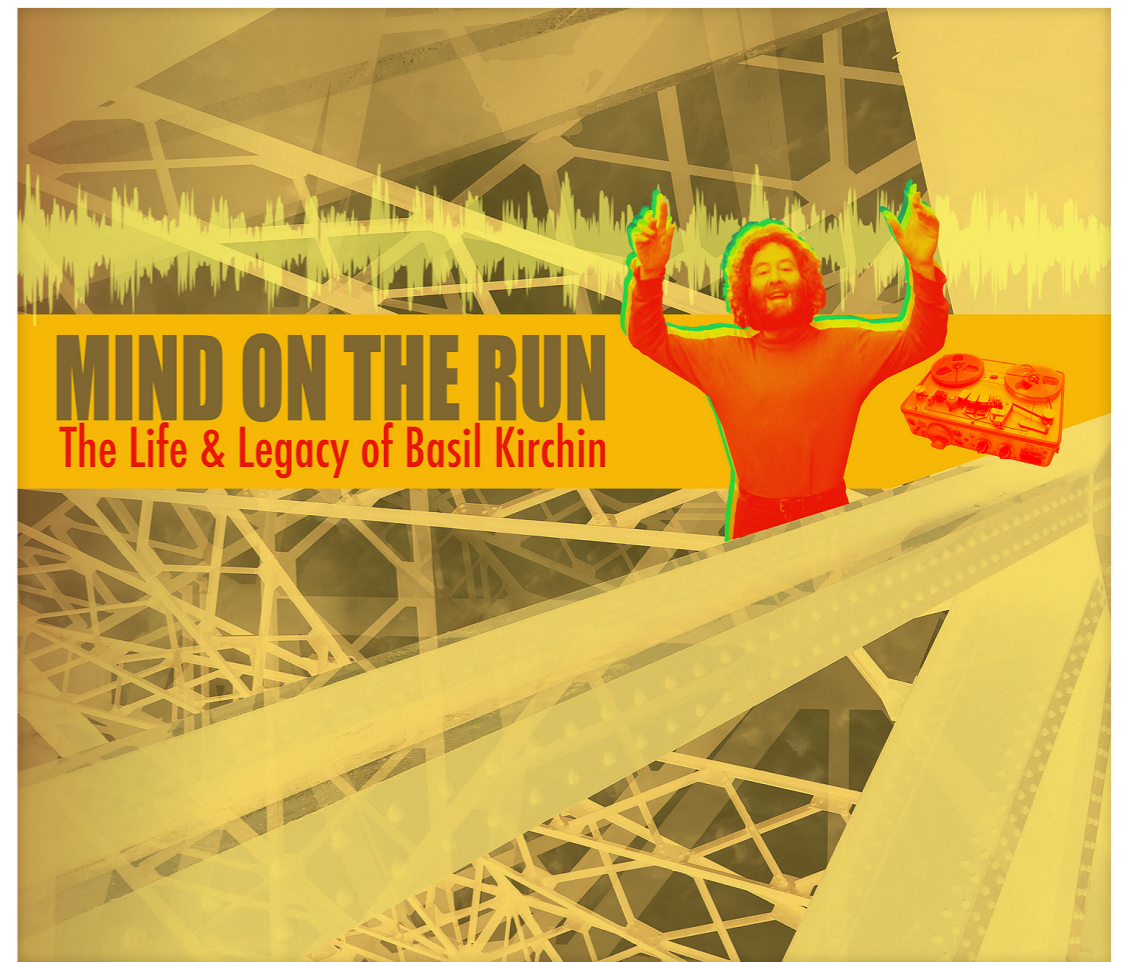

BK7

Background is multilayered photographs of Drypool Bridge, Hull.
Font - Impact Regular / Futura Condensed Medium.

BK8

BK8A