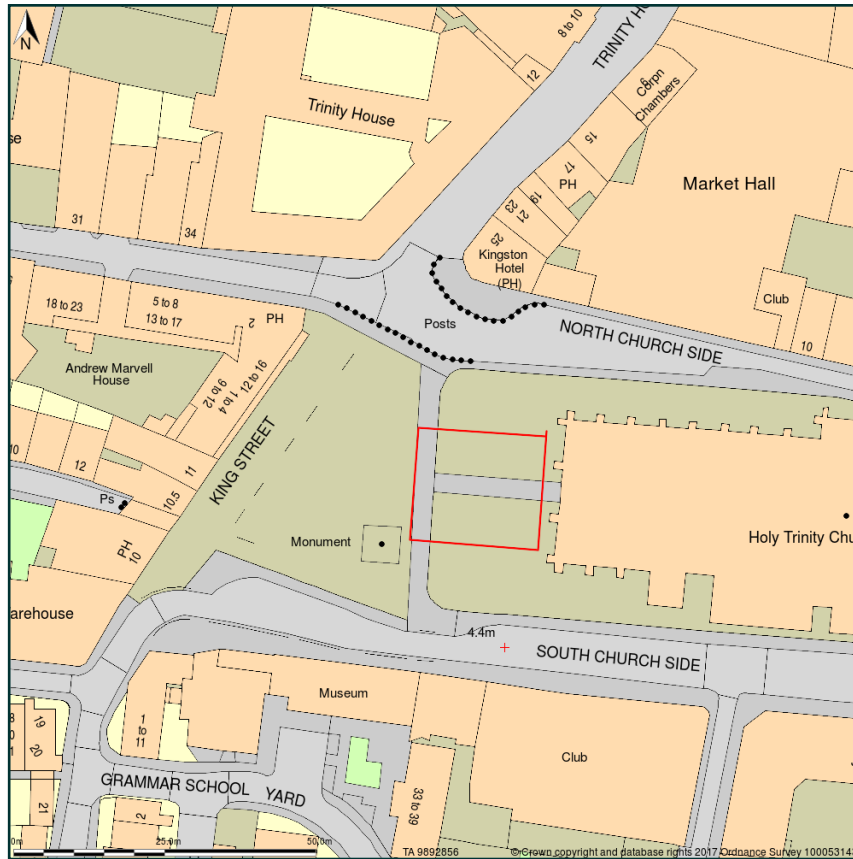

Trinity Square South Church Side Kingston Upon Hull HU1 1RR

Site Plan shows area bounded by: 509824.61, 428497.33 509966.04, 428638.75 (at a scale of 1:1250), OSGridRef: TA 9892856. The representation of a road, track or path is no evidence of a right of way. The representation of features as lines is no evidence of a property boundary.

Produced on 9th Jun 2017 from the Ordnance Survey National Geographic Database and incorporating surveyed revision available at this date. Reproduction in whole or part is prohibited without the prior permission of Ordnance Survey. © Crown copyright 2017. Supplied by www.buyaplan.co.uk a licensed Ordnance Survey partner (100053143). Unique plan reference: #00230873-6C6AB7