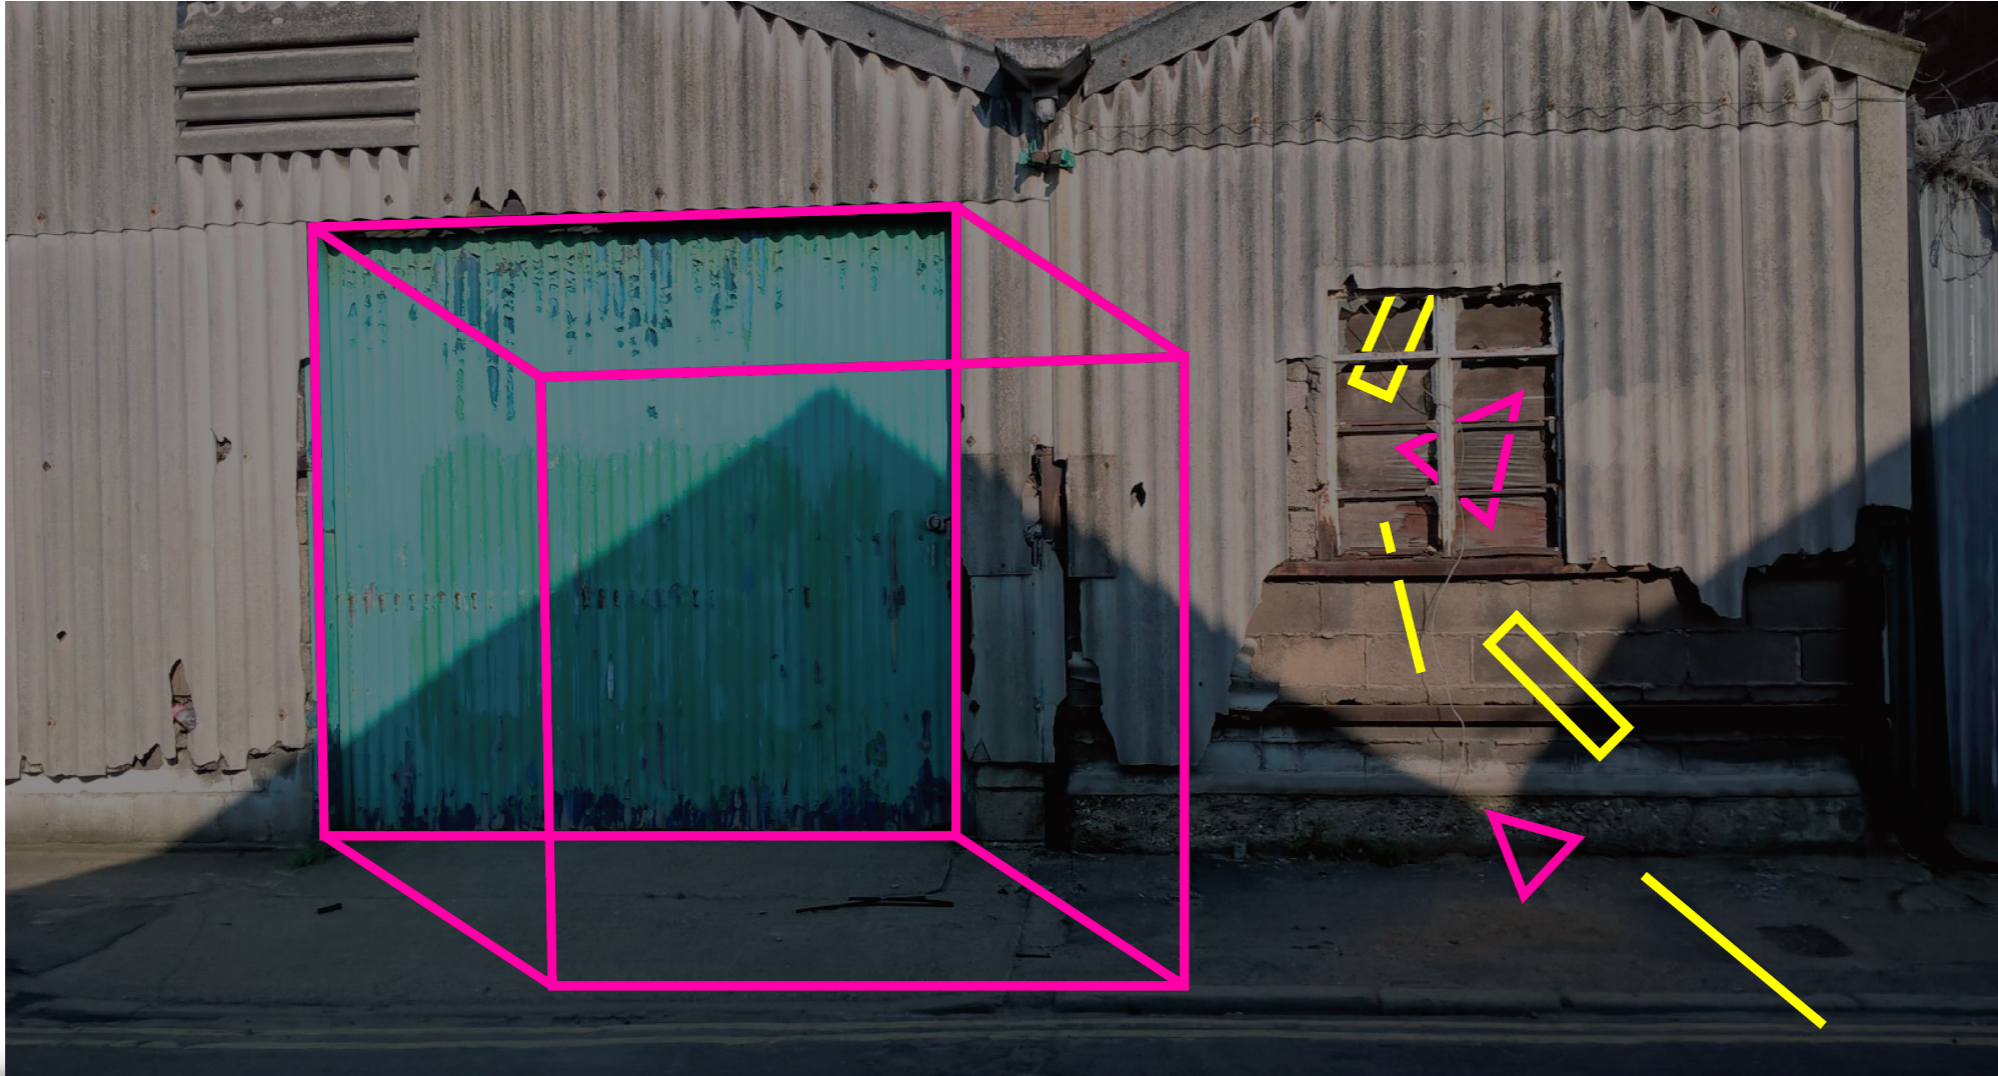

**The designs are anamorphic, which means that a single vantage point will give the illusion of the image being 3D. Once away from this point, the perspective of the design will seem randomly geometric.**

**Each has been considered to give particular opportunities for audience members to stand within and interact.**

Site 1 - The Wash

Site 2 - Rear of Humber St

Site 3 - Side road ( off Humber St )