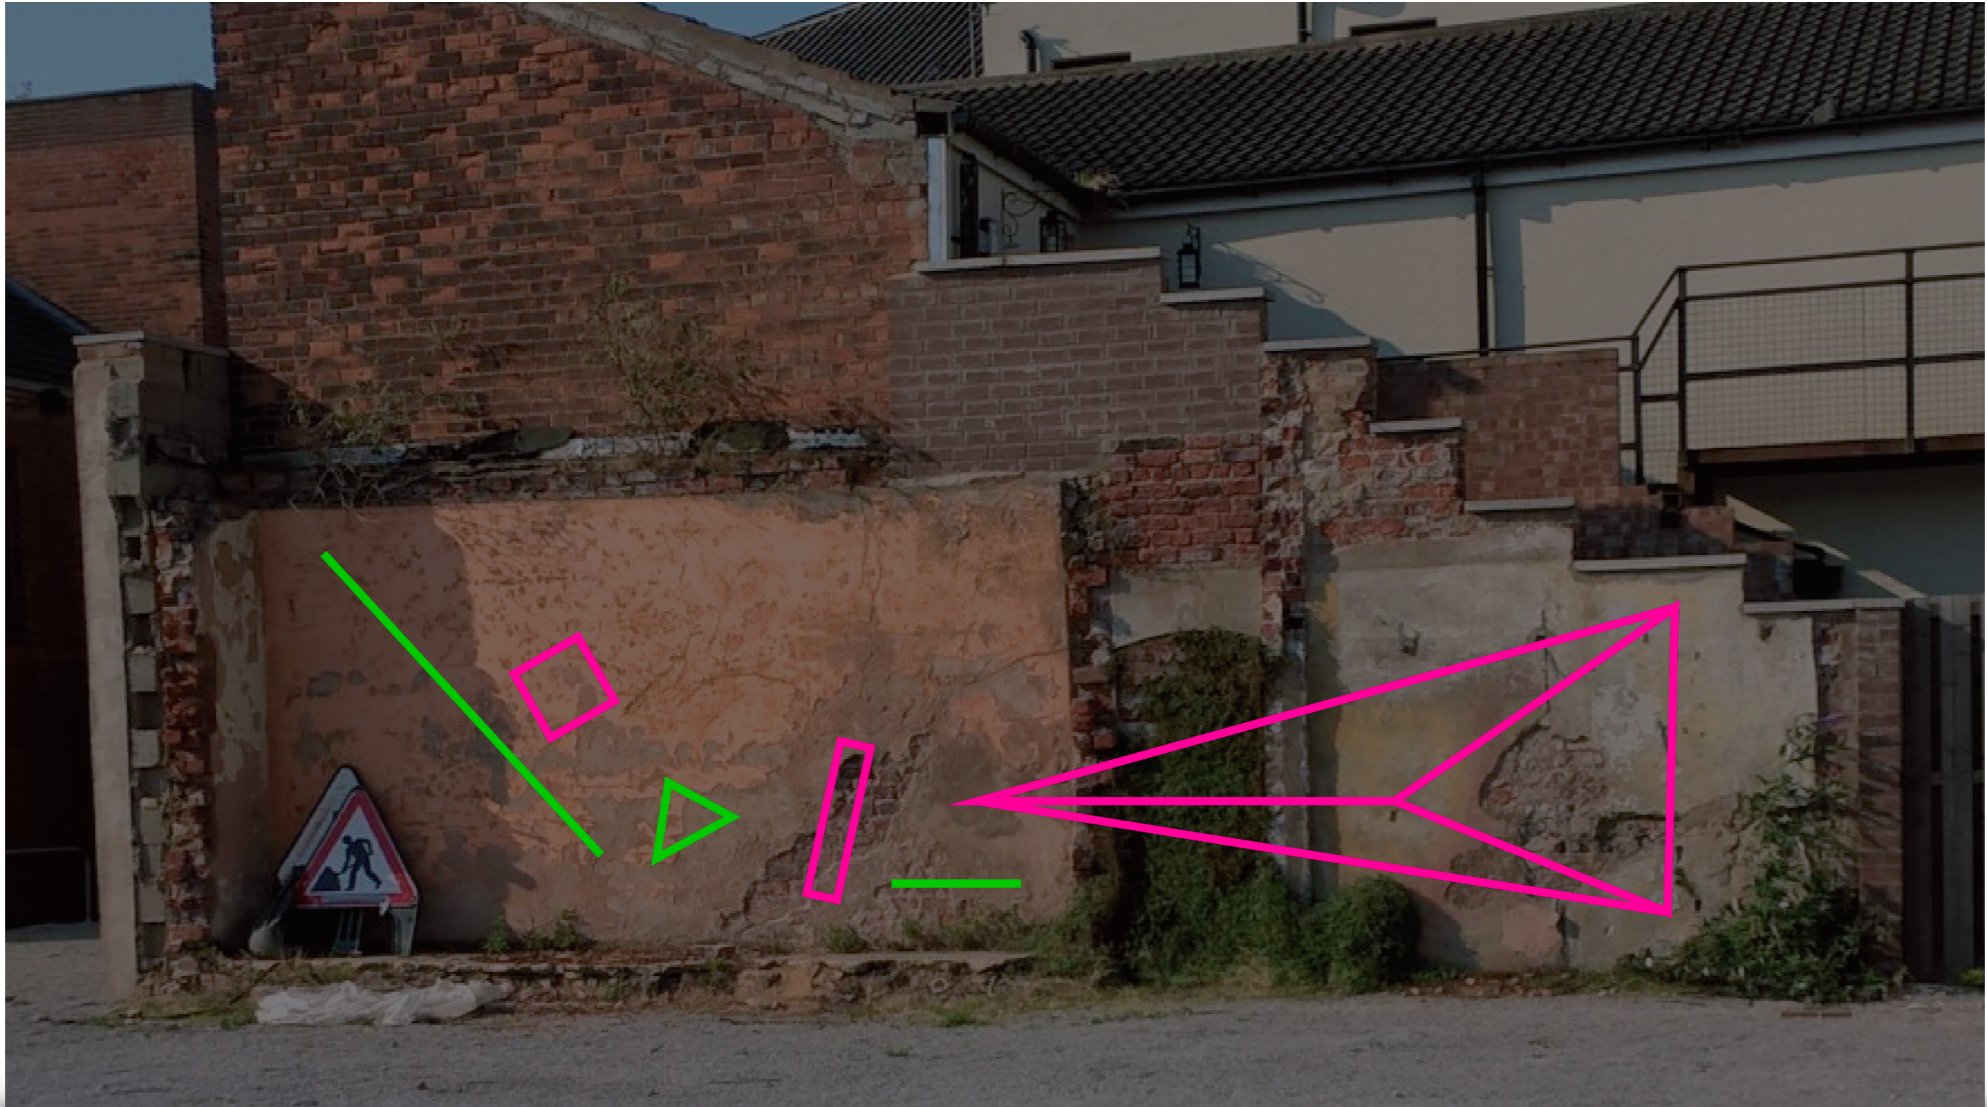

**The designs are anamorphic, which means that a single vantage point will give the illusion of the image being 3D. Once away from this point, the perspective of the design will seem randomly geometric.**

**Each has been considered to give particular opportunities for audience members to stand within and interact.**

Site 1 - The Wash

Site 2 - Rear of Humber St

Site 3 - Side road ( off Humber St )