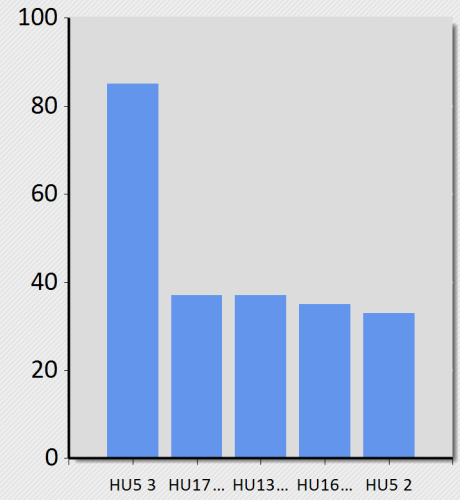

Postcode Analysis

Top Areas by Bookers

Top Districts by Bookers

Top Sectors by Bookers

* N/K = No Postcode

Postcode Area	Bookers
HU	776
YO	36
DN	29
S	10
LS	8
SE	7
BN	7
M	6
HD	5
HG	4
E	4
N	4
L	3
SK	3
NW	3
WF	3
B	3
OX	3
NG	2
No Postcode	2
WA	2
DE	2
SW	2
W	1
DA	1