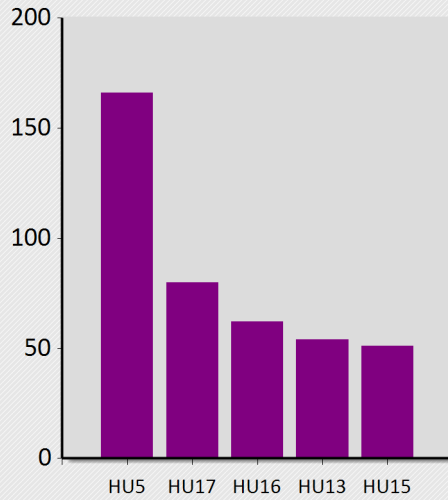

Postcode Analysis

Top Areas by Bookers

Top Districts by Bookers

Top Sectors by Bookers

* N/K = No Postcode

Postcode Area	Bookers
HU	776
YO	36
DN	29
S	10
LS	8
SE	7
BN	7
M	6
HD	5
HG	4
E	4
N	4
L	3
SK	3
NW	3
WF	3
B	3
OX	3
NG	2
No Postcode	2
WA	2
DE	2
SW	2
W	1
DA	1

Postcode District	Bookers
HU5	166
HU17	80
HU16	62
HU13	54
HU15	51
HU10	47
HU8	46
HU7	42
HU6	37
HU9	37
HU12	32
HU3	28
HU14	27
HU4	26
YO25	19
HU11	14
HU1	13
DN18	11
HU18	5
HU2	5
DN15	4
DN14	4
YO16	3
YO43	3
S6	3

Postcode Sector	Bookers
HU5 3	85
HU17 8	37
HU13 0	37
HU16 5	35
HU5 2	33
HU5 4	30
HU15 1	28
HU14 3	27
HU16 4	27
HU6 7	26
HU10 7	25
HU17 7	25
HU7 3	23
HU12 8	23
HU15 2	23
HU10 6	22
HU9 1	19
HU13 9	17
HU8 8	15
HU3 1	15
HU8 9	15
HU8 0	15
HU4 6	14
HU5 5	14
HU7 4	14