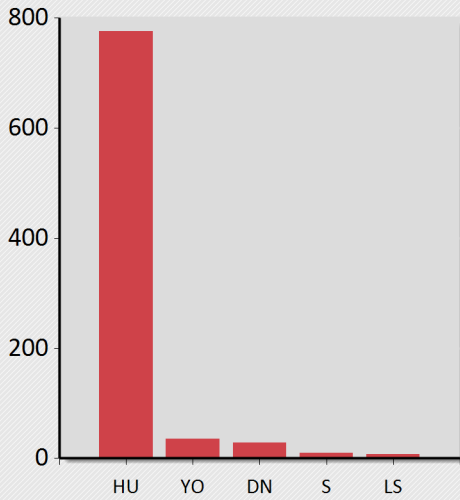

Postcode Analysis

Top Areas by Bookers

Top Districts by Bookers

Top Sectors by Bookers

* N/K = No Postcode

Postcode Area	Bookers
HU	776
YO	36
DN	29
S	10
LS	8
SE	7
BN	7
M	6
HD	5
HG	4
E	4
N	4
L	3
SK	3
NW	3
WF	3
B	3
OX	3
NG	2
No Postcode	2
WA	2
DE	2
SW	2
W	1
DA	1