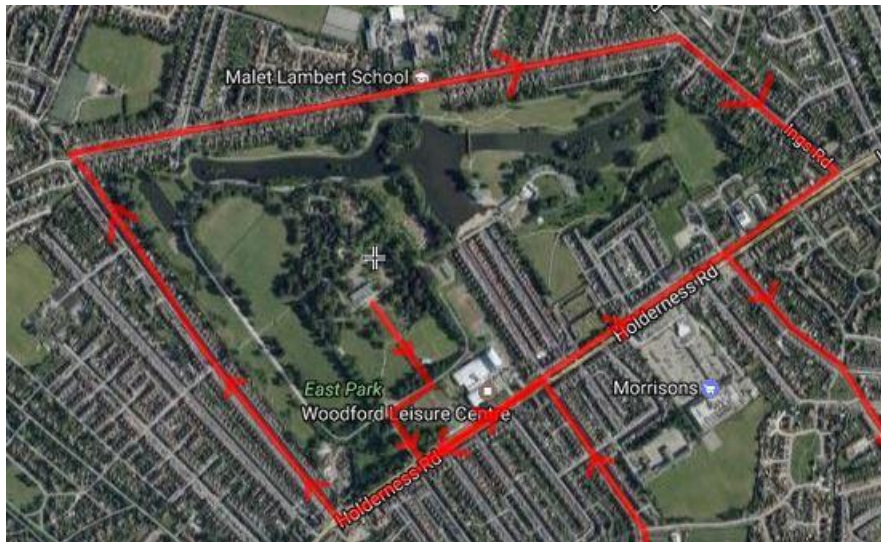

**STOP 7 - 2 Wakefield Avenue**

Continue along Wakefield, then left into Levita Avenue, right into Forber Avenue, left onto Freemantle Ave

**STOP 8 - 38 Freemantle Avenue**

Turn right onto Watson Ave, turn left onto Kyffun Avenue (no deliveries), turn right Wingfield Road (no deliveries)- continue until end

# periplum

Turn right onto Annandale Road

Take first right onto Bainbridge Ave – STOP AT CORNER – walk down to

**STOP 9 - 27 Annandale Road**

Turn right Bainbridge, bears round to left

**STOP 10 - 34 Bainbridge Avenue**

# periplum

Horse & Carriage Route Sunday 30<sup>th</sup> April 2017 11.00 – 15.00

From East Park right along Holderness Road, turn left along Portobello Street. At Junction with Ryehill Grove turn left and continue until at back of Freedom Centre. A circuit of the Freedom Centre, then return back along Preston Road until right at the junction with Southcoates Avenue.

Continue along Southcoates Avenue until the end.

Turn right onto Holderness Road

Turn right onto Summergangs Road

Turn right onto James Reckitt Avenue

Turn left onto Ings Road

Turn right onto Holderness Road