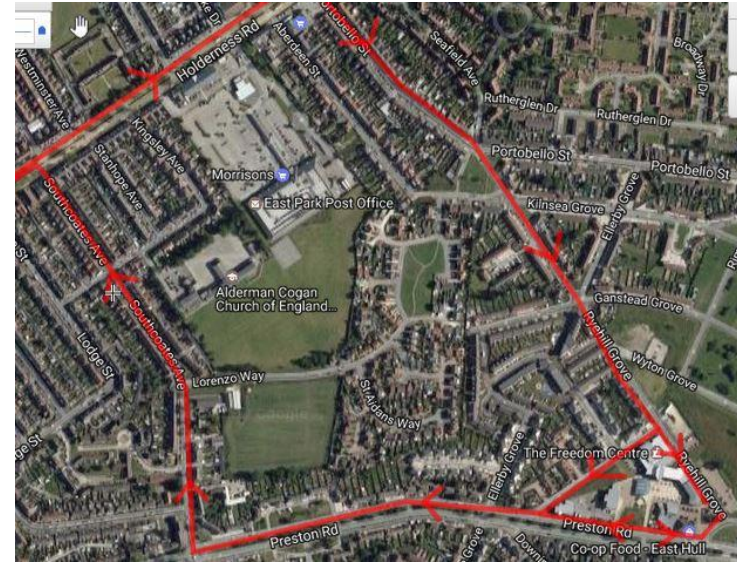

**STOP 7 - 2 Wakefield Avenue**

Continue along Wakefield, then left into Levita Avenue, right into Forber Avenue, left onto Freemantle Ave

**STOP 8 - 38 Freemantle Avenue**

Turn right onto Watson Ave, turn left onto Kyffun Avenue (no deliveries), turn right Wingfield Road (no deliveries)- continue until end

# periplum

Turn right onto Annandale Road

Take first right onto Bainbridge Ave – STOP AT CORNER – walk down to

**STOP 9 - 27 Annandale Road**

Turn right Bainbridge, bears round to left

**STOP 10 - 34 Bainbridge Avenue**

# periplum

Horse & Carriage Route Sunday 30<sup>th</sup> April 2017 11.00 – 15.00

From East Park right along Holderness Road, turn left along Portobello Street. At Junction with Ryehill Grove turn left and continue until at back of Freedom Centre. A circuit of the Freedom Centre, then return back along Preston Road until right at the junction with Southcoates Avenue.

Continue along Southcoates Avenue until the end.

Turn right onto Holderness Road

Turn right onto Summergangs Road

Turn right onto James Reckitt Avenue

Turn left onto Ings Road

Turn right onto Holderness Road