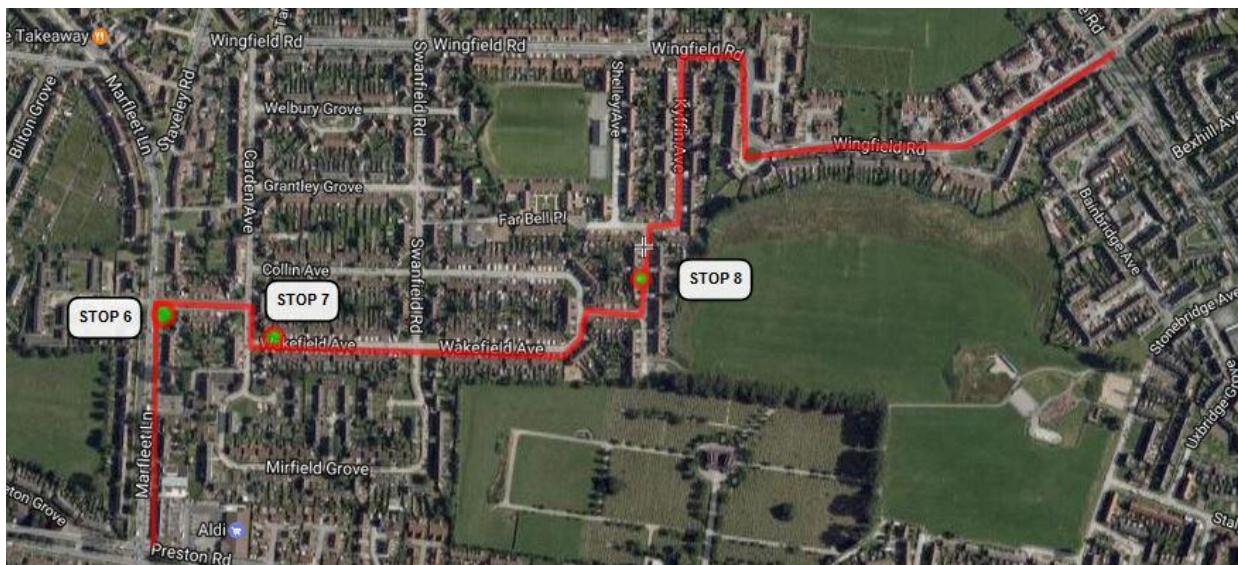

Continue until junction with Holmpton Grove- walk up to deliver

**STOP 2 - 56 Endeavour Crescent**

Continue left along Holmpton, Take the first left into Cranswick Grove then left onto Hilston Grove

**STOP 3 - 52 Hilston Grove**

Continue to end of Hilston Grove, left St Johns, Left along Holmpton, Left onto Cranswick Grove, right on Hilston, left onto Wansford Grove and right to Harpham Grove

**STOP 4 - 16 Harpham Grove**

Left onto Preston Road, and take first u turn back onto Preston Road and continue until Child Dynamix building just before Marfleet Lane junction

**STOP 5 - Child Dynamix**

*Take a left onto Marfleet Lane (continues on next map)*

Continue Marfleet Lane and stop just before junction with Sutton Way

**STOP 6 - 10 Besingby Grove**

Turn right into Sutton Way then right into Carden Ave and sharp left into Wakefield Ave

**STOP 7 - 2 Wakefield Avenue**

Continue along Wakefield, then left into Levita Avenue, right into Forber Avenue, left onto Freemantle Ave

**STOP 8 - 38 Freemantle Avenue**

Turn right onto Watson Ave, turn left onto Kyffun Avenue (no deliveries), turn right Wingfield Road (no deliveries)- continue until end