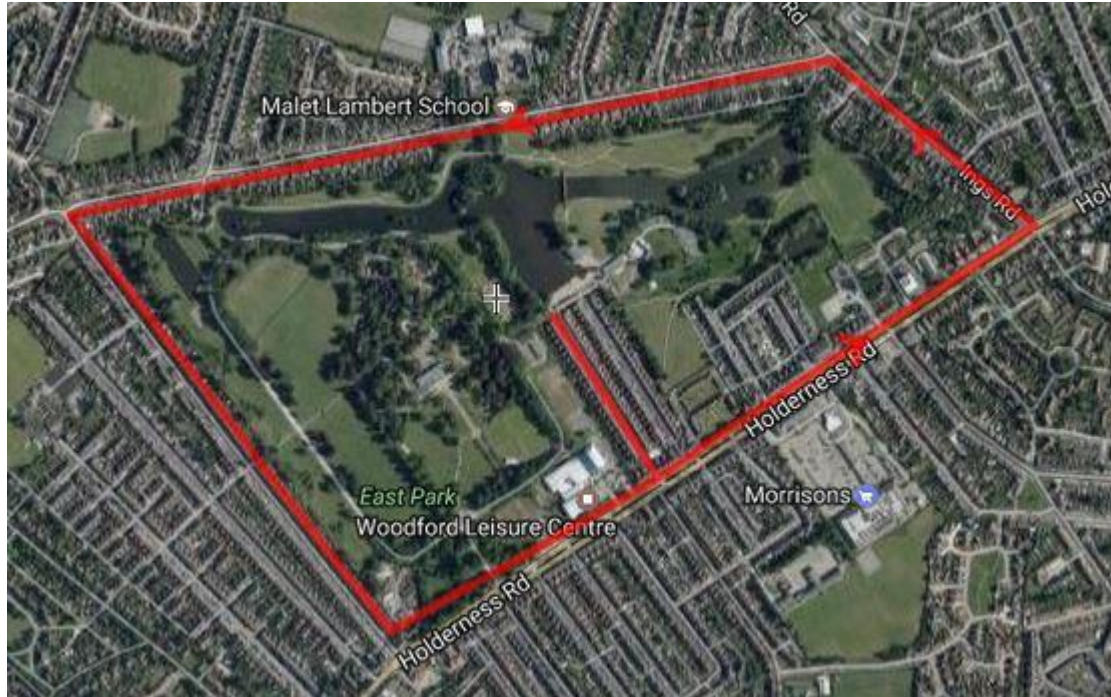

# periplum

Horse & Carriage Route Sunday 30<sup>th</sup> April 2017 11.00 – 15.00

From East Park right along Holderness Road, turn left along Portobello Street. At Junction with Ryehill Grove turn left and continue until at back of Freedom Centre. A circuit of the Freedom Centre, then return back along Preston Road until right at the junction with Southcoates Avenue.

Continue along Southcoates Avenue until the end.

Turn right onto Holderness Road

Turn right onto Summergangs Road

Turn right onto James Reckitt Avenue

Turn left onto Ings Road

Turn right onto Holderness Road

Return into East park.

# periplum

Horse & Carriage Pre Show Promenade Wednesday 3<sup>rd</sup> – Saturday 9<sup>th</sup> May 8pm (approx. 2.5miles)

Suggested promenade route from East Park  
Left along Holderness Road  
Left onto Ings Road  
Left onto James Reckitt Ave  
Left onto Summergangs Road  
Left onto Holderness Road  
Left back into Park