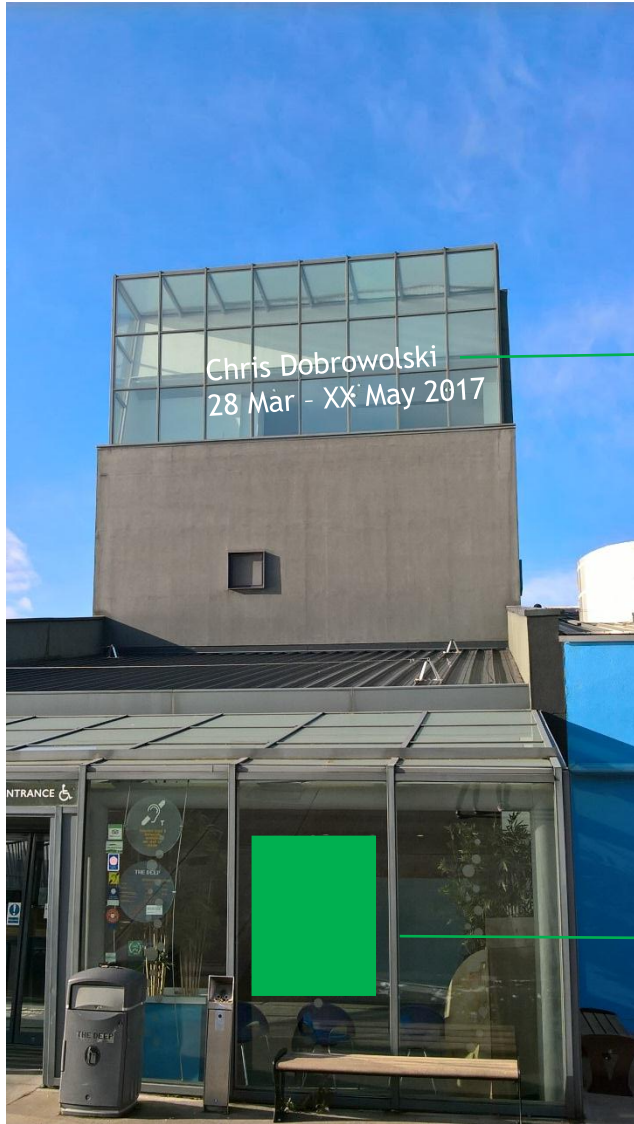

Chris Dobrowolski – Site visit (interpretation options)

Floor vinyl in front of parking spaces

Foamex board attached to lamp post?

Foamex board attached to building side?

Window vinyl - on external (tinted glass)?

Chris Dobrowolski
28 Mär - XX May 2017

Fret cut lettering / vinyl up here?

Window vinyl – on external (tinted glass)?