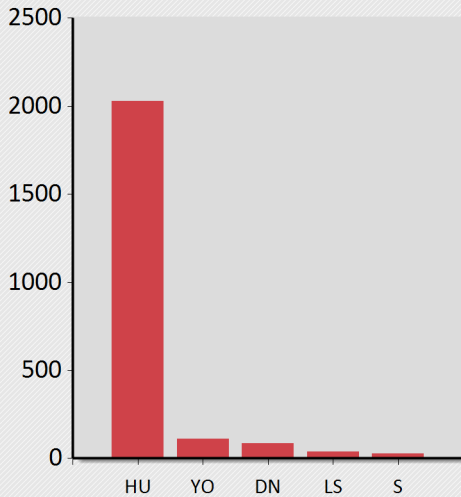

Postcode Analysis

Top Areas by Bookers

Top Districts by Bookers

Top Sectors by Bookers

* N/K = No Postcode

Postcode Area	Bookers
HU	2027
YO	111
DN	85
LS	39
S	28
M	22
BN	17
SE	15
E	15
No Postcode	15
N	15
WF	14
HD	13
B	12
SW	12
LN	11
HG	9
BD	9
NG	8
NE	7
L	7
NW	7
CV	6
WA	6
BS	6