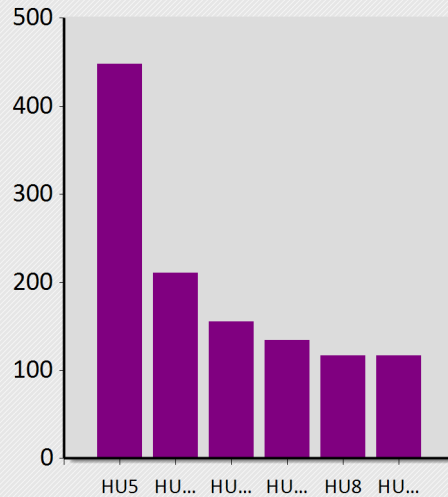

Postcode Analysis

Top Areas by Bookers

Top Districts by Bookers

Top Sectors by Bookers

* N/K = No Postcode

Postcode Area	Bookers
HU	2027
YO	111
DN	85
LS	39
S	28
M	22
BN	17
SE	15
E	15
No Postcode	15
N	15
WF	14
HD	13
B	12
SW	12
LN	11
HG	9
BD	9
NG	8
NE	7
L	7
NW	7
CV	6
WA	6
BS	6