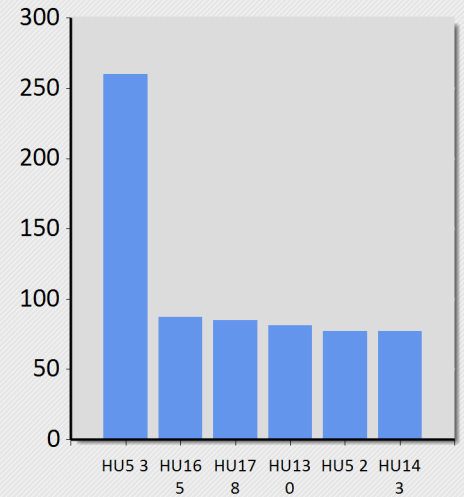

Postcode Analysis

Top Areas by Bookers

Top Districts by Bookers

Top Sectors by Bookers

* N/K = No Postcode

Postcode Area	Bookers
HU	2027
YO	111
DN	85
LS	39
S	28
M	22
BN	17
SE	15
E	15
No Postcode	15
N	15
WF	14
HD	13
B	12
SW	12
LN	11
HG	9
BD	9
NG	8
NE	7
L	7
NW	7
CV	6
WA	6
BS	6