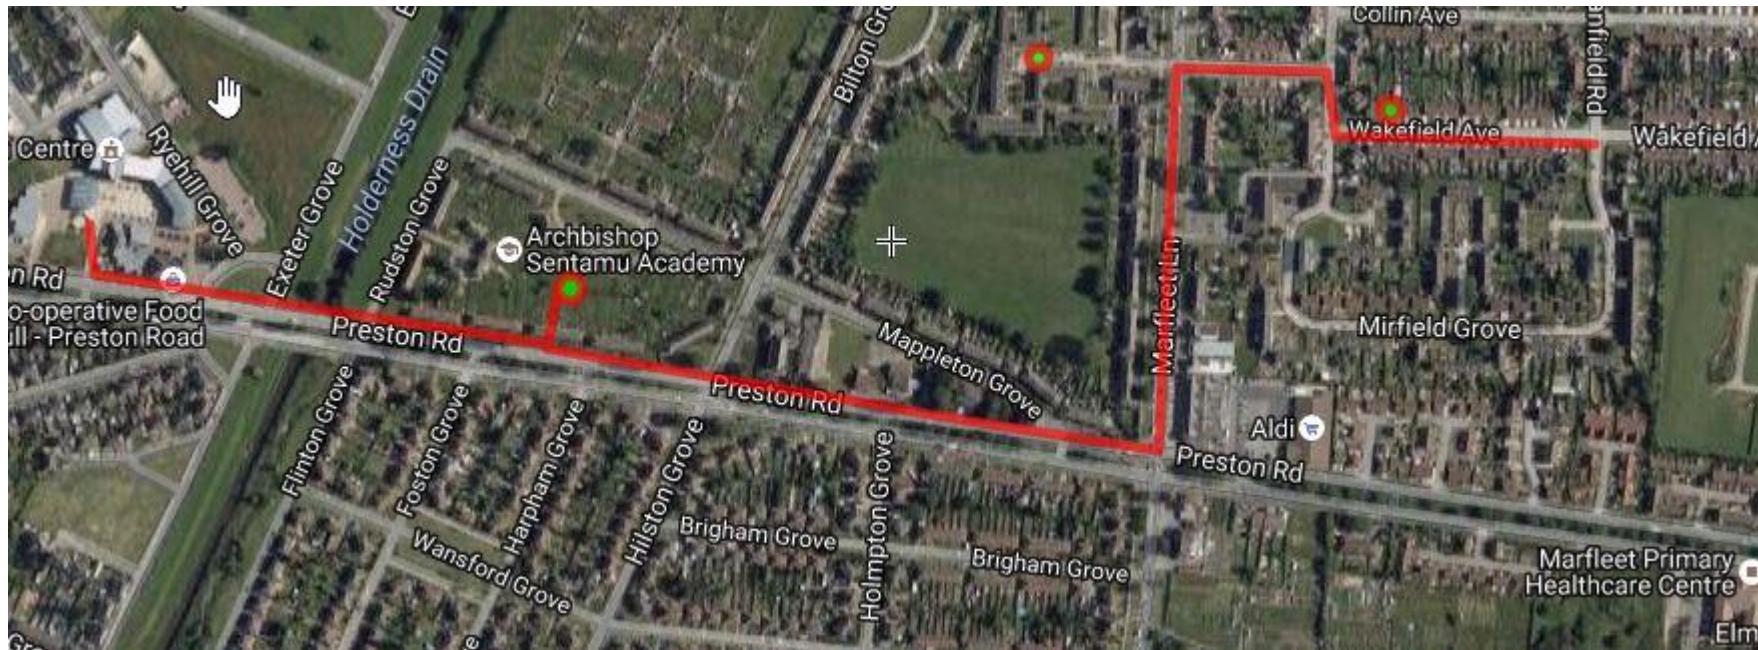

periplum

FRIDAY 30TH SEPTEMBER ROUTE 1 – PART 1

Left onto Preston Road- Turn Left into STOP -ARCHBISHOP SENTAMU ACADEMY – -2 Deliveries (There will be road traffic cones at stop point in car park)
Turn around in car park and turn left onto Preston Road, continue until Marfleet Lane
Turn left onto Marfleet Lane- just before the right turn into Sutton Way STOP– Walk to 10 BESINGBY GROVE 1 delivery
Right turn onto Sutton Way (no deliveries) continue until take a right onto Carden Ave (no deliveries)
Turn left onto Wakefield Avenue STOP - 2 WAKEFIELD AVENUE 1 delivery

periplum

FRIDAY 30TH SEPTEMBER ROUTE 1 – PART 2

Continue to end of Wakefield Avenue, left Levita Avenue (no deliveries), right onto Forber Avenue (no deliveries) to the end
Turn left onto Freemantle Ave – STOP 38 FREEMANTLE AVE 1 Delivery
Turn right onto Watson Ave, turn left onto Kyffin Avenue (no deliveries), turn right Wingfield Road(no deliveries)- continue until end
Turn right onto Grange Road to Annandale Road
Take first right onto Bainbridge Ave – STOP 34 BAINBRIDGE AVENUE 1 Delivery

periplum

FRIDAY 30TH SEPTEMBER ROUTE 1 – PART 3

Continue to end, turn left Stonebridge Avenue (no delivery), turn right Annandale Road, (no delivery), Turn left Retford Grove, (no delivery)

Turn left Milford grove STOP 46 MILFORD GROVE 1 delivery

Continue to end, turn left onto Castleford grove (no delivery), turn left onto Bradford Avenue (no delivery), turn left Annandale Road (no delivery),

Turn right Stalybridge Avenue (no delivery), turn left Stocksbridge Ave – STOP 21 STOCKSBRIDGE AVENUE 1 delivery