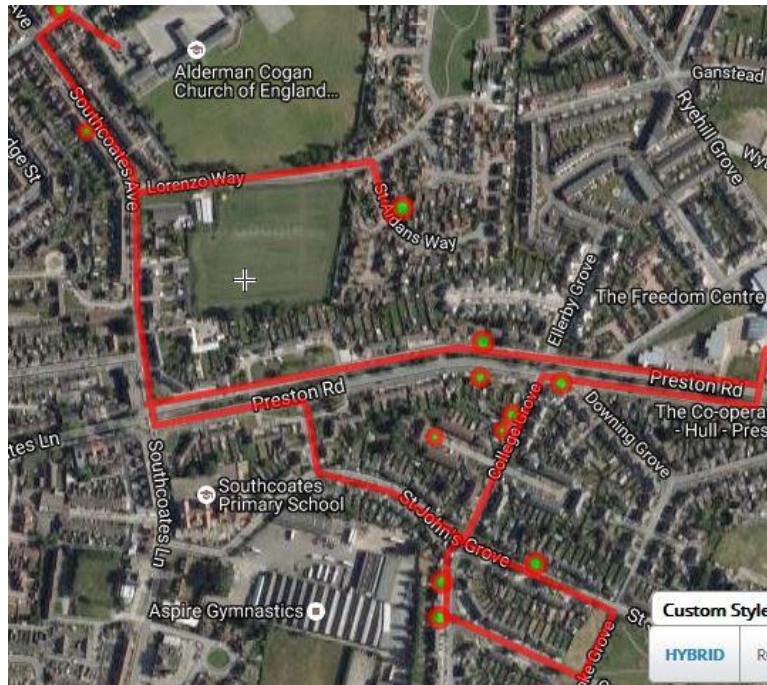

periplum

SATURDAY 1ST OCTOBER ROUTE 1

Left onto Ryehill Grove- STOP 37 RYEHILL GROVE-2 Deliveries

Continue on Ryehill then - STOP opposite Wyton Grove on right – walk to 5 WYTON GROVE- 2 deliveries same address

Right onto Ganstead Grove – STOP outside 40 GANSTEAD GROVE- 1 delivery

Left onto Rimswell Grove continue with no stops to end then turn left

Left on Portobello Street STOP when you reach left turn to Ellerby Grove (the gnome house) -130 PORTOBELLO STREET 1 delivery

Back on Ellerby turn left onto Ryehill, right onto Aldborough Grove – STOP 27 ALDBOROUGH GROVE– 2 deliveries same address

8 DELIVERIES

periplum

SATURDAY 1ST OCTOBER 2016 ROUTE 2

Right onto Preston Road- STOP 60-62 PURPLE HOUSE – 1 Delivery
Turn left onto College Grove- STOP 54 & 59 COLLEGE GROVE - 2 deliveries
Continue on College Grove – STOP opposite entrance to Wadham Close- 18 WADHAM CLOSE 1 delivery by foot
Continue on College Grove then next left onto St Johns Grove- STOP 55 ST JOHNS GROVE – 1 delivery
At end, turn right onto Pembroke Grove (no stops), go to next right onto Cambridge Grove (no stops)
Turn right back onto College Grove – 82 COLLEGE GROVE – 1 Delivery
Continue College Grove-76 COLLEGE GROVE- 1 Delivery
Turn left at St Johns Grove, continue until right onto Trinity Grove, left at the end on Preston Road, continue to traffic lights
Turn right onto Southcoates Ave, continue along until – 90 SOUTHCOATES AVE – 1 delivery
Go right onto Whitworth Street – 10 WHITWORTH STREET- 1 delivery
Turn right to Church car park, turn around