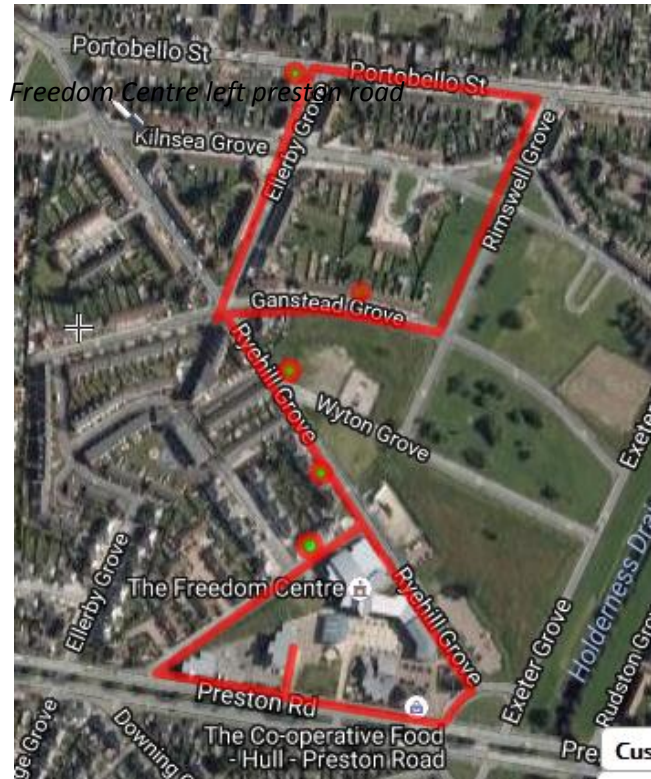

Turn right Annandale Road, take first left onto Falkland Road (no delivery)

Turn right onto Hemswell Avenue – STOP 84 HEMSWELL AVENUE – 1 delivery

Right onto Bothwell Grove – continue to end, right onto Helmswell Ave, Left Ashwell Ave & left onto Falkland Road, Left onto Annandale Road

periplum

FRIDAY 30TH SEPTEMBER ROUTE 1 – PART 4

Continue onto Preston Road, turn left onto Holmpton Road – STOP 18 HOLMPTON GROVE – 1 delivery
Continue to St Johns Grove – Endeavour Crescent (roadworks at present) – walk up to 56 ENDEAVOUR CRESCENT – 1 delivery
St Johns Grove to junction with Hilston Grove
Turn right onto Hilston Grove – STOP 52 HILSTON GROVE – 1 delivery
Continue and turn left onto Preston Road – return to Freedom centre – CHILD DYNAMIX – 1 delivery
13 DELIVERIES

periplum

SATURDAY 1ST OCTOBER ROUTE 1

Left onto Ryehill Grove- STOP 37 RYEHILL GROVE-2 Deliveries

Continue on Ryehill then - STOP opposite Wyton Grove on right – walk to 5 WYTON GROVE- 2 deliveries same address

Right onto Ganstead Grove – STOP outside 40 GANSTEAD GROVE- 1 delivery

Left onto Rimswell Grove continue with no stops to end then turn left

Left on Portobello Street STOP when you reach left turn to Ellerby Grove (the gnome house) -130 PORTOBELLO STREET 1 delivery