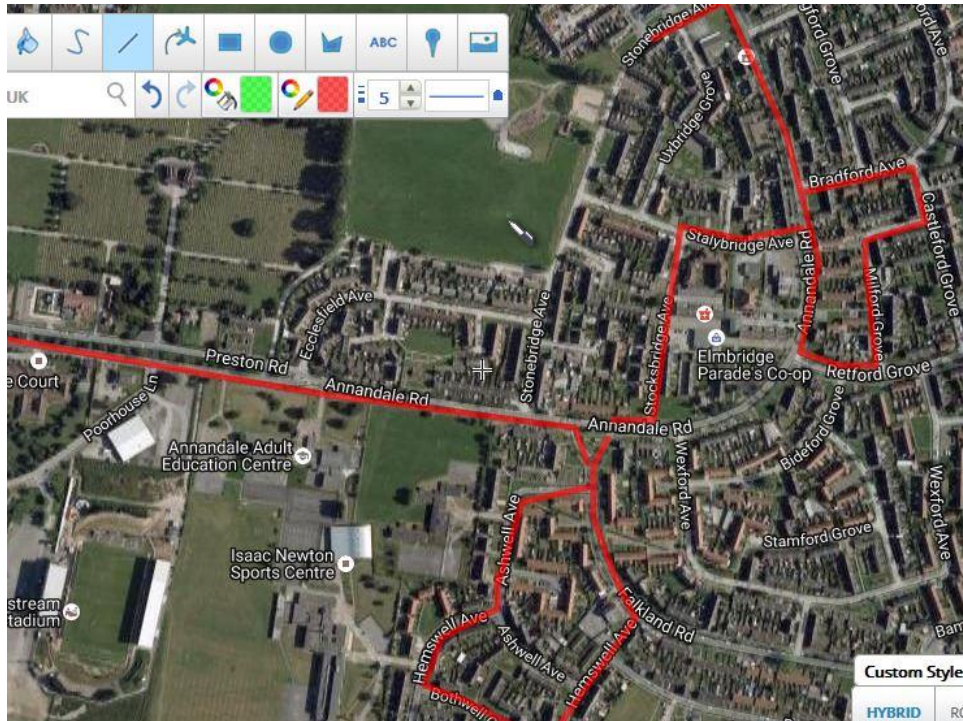

periplum

FRIDAY 30TH SEPTEMBER ROUTE 1 – PART 1

Left onto Preston Road- Turn Left into STOP -ARCHBISHOP SENTAMU ACADEMY – -2 Deliveries (There will be road traffic cones at stop point in car park)
Turn around in car park and turn left onto Preston Road, continue until Marfleet Lane
Turn left onto Marfleet Lane- just before the right turn into Sutton Way STOP– Walk to 10 BESINGBY GROVE 1 delivery
Right turn onto Sutton Way (no deliveries) continue until take a right onto Carden Ave (no deliveries)
Turn left onto Wakefield Avenue STOP - 2 WAKEFIELD AVENUE 1 delivery

periplum

FRIDAY 30TH SEPTEMBER ROUTE 1 – PART 2

Continue to end of Wakefield Avenue, left Levita Avenue (no deliveries), right onto Forber Avenue (no deliveries) to the end
Turn left onto Freemantle Ave – STOP 38 FREEMANTLE AVE 1 Delivery
Turn right onto Watson Ave, turn left onto Kyffin Avenue (no deliveries), turn right Wingfield Road(no deliveries)- continue until end
Turn right onto Grange Road to Annandale Road
Take first right onto Bainbridge Ave – STOP 34 BAINBRIDGE AVENUE 1 Delivery

periplum

FRIDAY 30TH SEPTEMBER ROUTE 1 – PART 3

Continue to end, turn left Stonebridge Avenue (no delivery), turn right Annandale Road, (no delivery), Turn left Retford Grove, (no delivery)

Turn left Milford grove STOP 46 MILFORD GROVE 1 delivery

Continue to end, turn left onto Castleford grove (no delivery), turn left onto Bradford Avenue (no delivery), turn left Annandale Road (no delivery),

Turn right Stalybridge Avenue (no delivery), turn left Stocksbridge Ave – STOP 21 STOCKSBRIDGE AVENUE 1 delivery