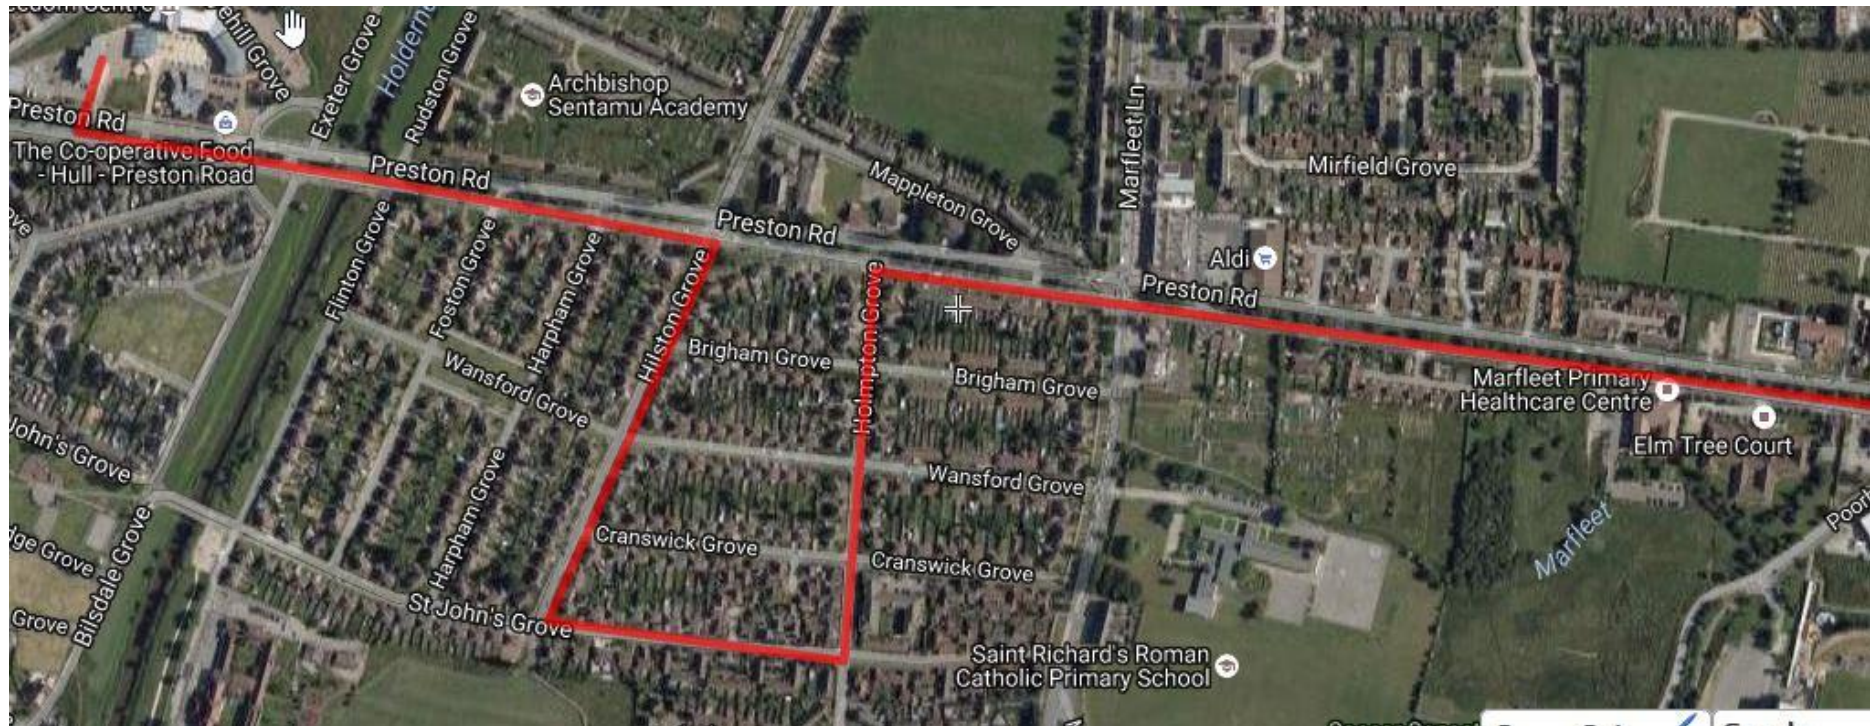

Continue to end, turn left onto Castleford grove (no delivery), turn left onto Bradford Avenue (no delivery), turn left Annandale Road (no delivery),

Turn right Stalybridge Avenue (no delivery), turn left Stocksbridge Ave – STOP 21 STOCKSBRIDGE AVENUE 1 delivery

Turn right Annandale Road, take first left onto Falkland Road (no delivery)

Turn right onto Hemswell Avenue – STOP 84 HEMSWELL AVENUE – 1 delivery

Right onto Bothwell Grove – continue to end, right onto Helmswell Ave, Left Ashwell Ave & left onto Falkland Road, Left onto Annandale Road

periplum

FRIDAY 30TH SEPTEMBER ROUTE 1 – PART 4

Continue onto Preston Road, turn left onto Holmpton Road – STOP 18 HOLMPTON GROVE – 1 delivery
Continue to St Johns Grove – Endeavour Crescent (roadworks at present) – walk up to 56 ENDEAVOUR CRESCENT – 1 delivery
St Johns Grove to junction with Hilston Grove
Turn right onto Hilston Grove – STOP 52 HILSTON GROVE – 1 delivery
Continue and turn left onto Preston Road – return to Freedom centre – CHILD DYNAMIX – 1 delivery
13 DELIVERIES

Right onto Ganstead Grove – STOP outside 40 GANSTEAD GROVE- 1 delivery

Left onto Rimswell Grove continue with no stops to end then turn left

Left on Portobello Street STOP when you reach left turn to Ellerby Grove (the gnome house) -130 PORTOBELLO STREET 1 delivery