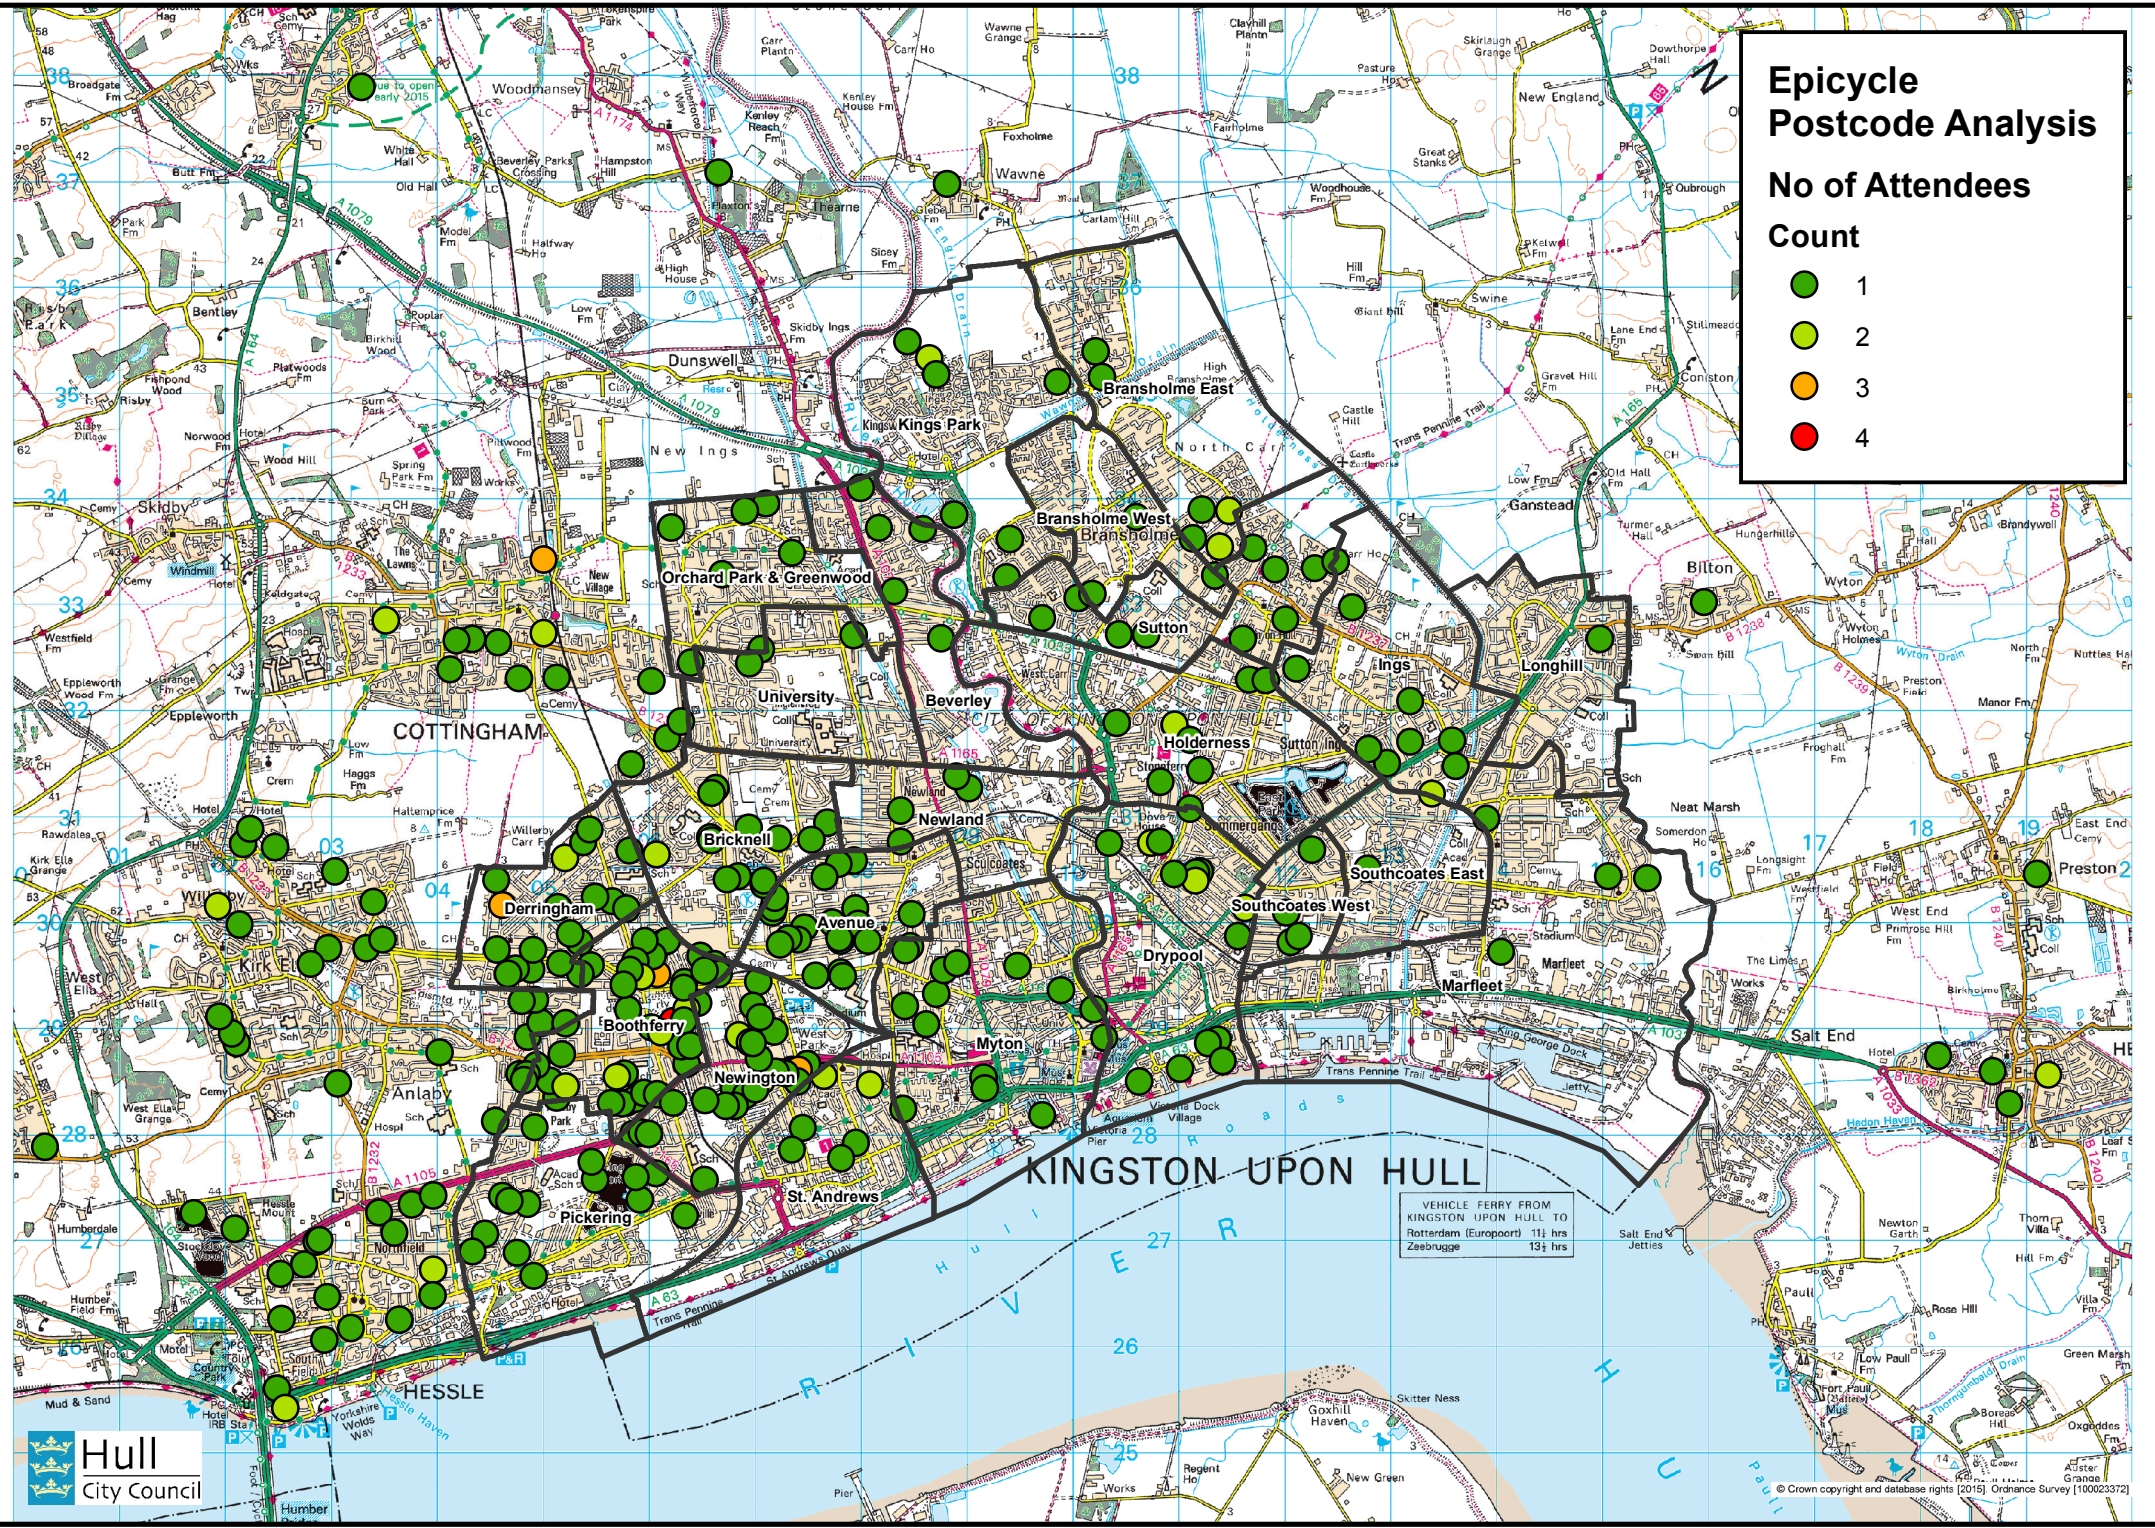

## Epicycle Postcode Analysis

**No of Attendees  
Count**

- 1
- 2
- 3
- 4

VEHICLE FERRY FROM  
KINGSTON UPON HULL TO  
Rotterdam (Europoort) 11: hrs  
Zeebrugge 13: hrs