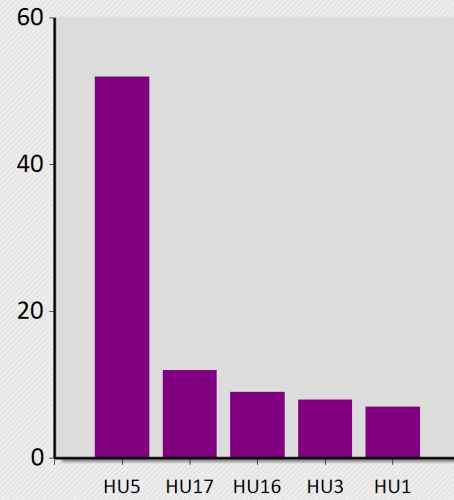

Postcode Analysis

Top Areas by Bookers

Top Districts by Bookers

Top Sectors by Bookers

* N/K = No Postcode

Postcode Area	Bookers
HU	133
YO	16
S	12
M	11
LS	9
DN	8
NE	7
EH	7
N	6
G	6
NG	4
CB	4
SE	4
BS	4
BN	3
WF	3
MK	2
OX	2
SY	2
L	2
CH	2
TW	2
TS	2
1	2
B	2

Postcode District	Bookers
HU5	52
HU17	12
HU16	9
HU3	8
HU1	7
HU15	6
HU13	6
HU6	6
HU10	5
HU4	5
HU14	5
HU7	4
HU8	3
M21	3
LS11	3
S2	3
S8	3
YO23	3
HU2	3
G12	3
DN14	2
NG5	2
N16	2
S6	2
M5	2

Postcode Sector	Bookers
HU5 3	31
HU5 2	10
HU5 4	7
HU13 0	6
HU3 1	6
HU17 8	6
HU16 4	5
HU1 1	5
HU14 3	5
HU15 2	4
HU16 5	4
HU4 6	4
HU10 6	3
HU6 8	3
HU17 0	3
HU7 3	3
S8 9	3
HU2 8	3
HU17 9	3
HU6 7	3
HU10 7	2
HU5 5	2
HU12 8	2
HU15 1	2
M21 9	2