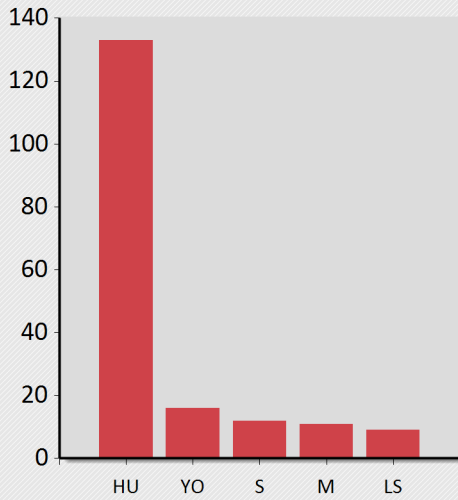

Postcode Analysis

Top Areas by Bookers

Top Districts by Bookers

Top Sectors by Bookers

* N/K = No Postcode

Postcode Area	Bookers
HU	133
YO	16
S	12
M	11
LS	9
DN	8
NE	7
EH	7
N	6
G	6
NG	4
CB	4
SE	4
BS	4
BN	3
WF	3
MK	2
OX	2
SY	2
L	2
CH	2
TW	2
TS	2
1	2
B	2

Postcode District	Bookers
HU5	52
HU17	12
HU16	9
HU3	8
HU1	7
HU15	6
HU13	6
HU6	6
HU10	5
HU4	5
HU14	5
HU7	4
HU8	3
M21	3
LS11	3
S2	3
S8	3
YO23	3
HU2	3
G12	3
DN14	2
NG5	2
N16	2
S6	2
M5	2

Postcode Sector	Bookers
HU5 3	31
HU5 2	10
HU5 4	7
HU13 0	6
HU3 1	6
HU17 8	6
HU16 4	5
HU1 1	5
HU14 3	5
HU15 2	4
HU16 5	4
HU4 6	4
HU10 6	3
HU6 8	3
HU17 0	3
HU7 3	3
S8 9	3
HU2 8	3
HU17 9	3
HU6 7	3
HU10 7	2
HU5 5	2
HU12 8	2
HU15 1	2
M21 9	2