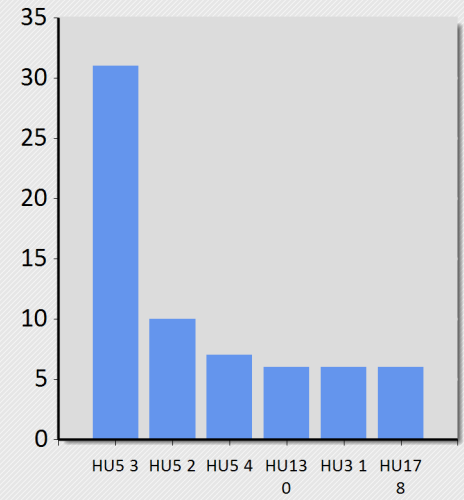

Postcode Analysis

Top Areas by Bookers

Top Districts by Bookers

Top Sectors by Bookers

* N/K = No Postcode

Postcode Area	Bookers
HU	133
YO	16
S	12
M	11
LS	9
DN	8
NE	7
EH	7
N	6
G	6
NG	4
CB	4
SE	4
BS	4
BN	3
WF	3
MK	2
OX	2
SY	2
L	2
CH	2
TW	2
TS	2
1	2
B	2

Postcode District	Bookers
HU5	52
HU17	12
HU16	9
HU3	8
HU1	7
HU15	6
HU13	6
HU6	6
HU10	5
HU4	5
HU14	5
HU7	4
HU8	3
M21	3
LS11	3
S2	3
S8	3
YO23	3
HU2	3
G12	3
DN14	2
NG5	2
N16	2
S6	2
M5	2

Postcode Sector	Bookers
HU5 3	31
HU5 2	10
HU5 4	7
HU13 0	6
HU3 1	6
HU17 8	6
HU16 4	5
HU1 1	5
HU14 3	5
HU15 2	4
HU16 5	4
HU4 6	4
HU10 6	3
HU6 8	3
HU17 0	3
HU7 3	3
S8 9	3
HU2 8	3
HU17 9	3
HU6 7	3
HU10 7	2
HU5 5	2
HU12 8	2
HU15 1	2
M21 9	2