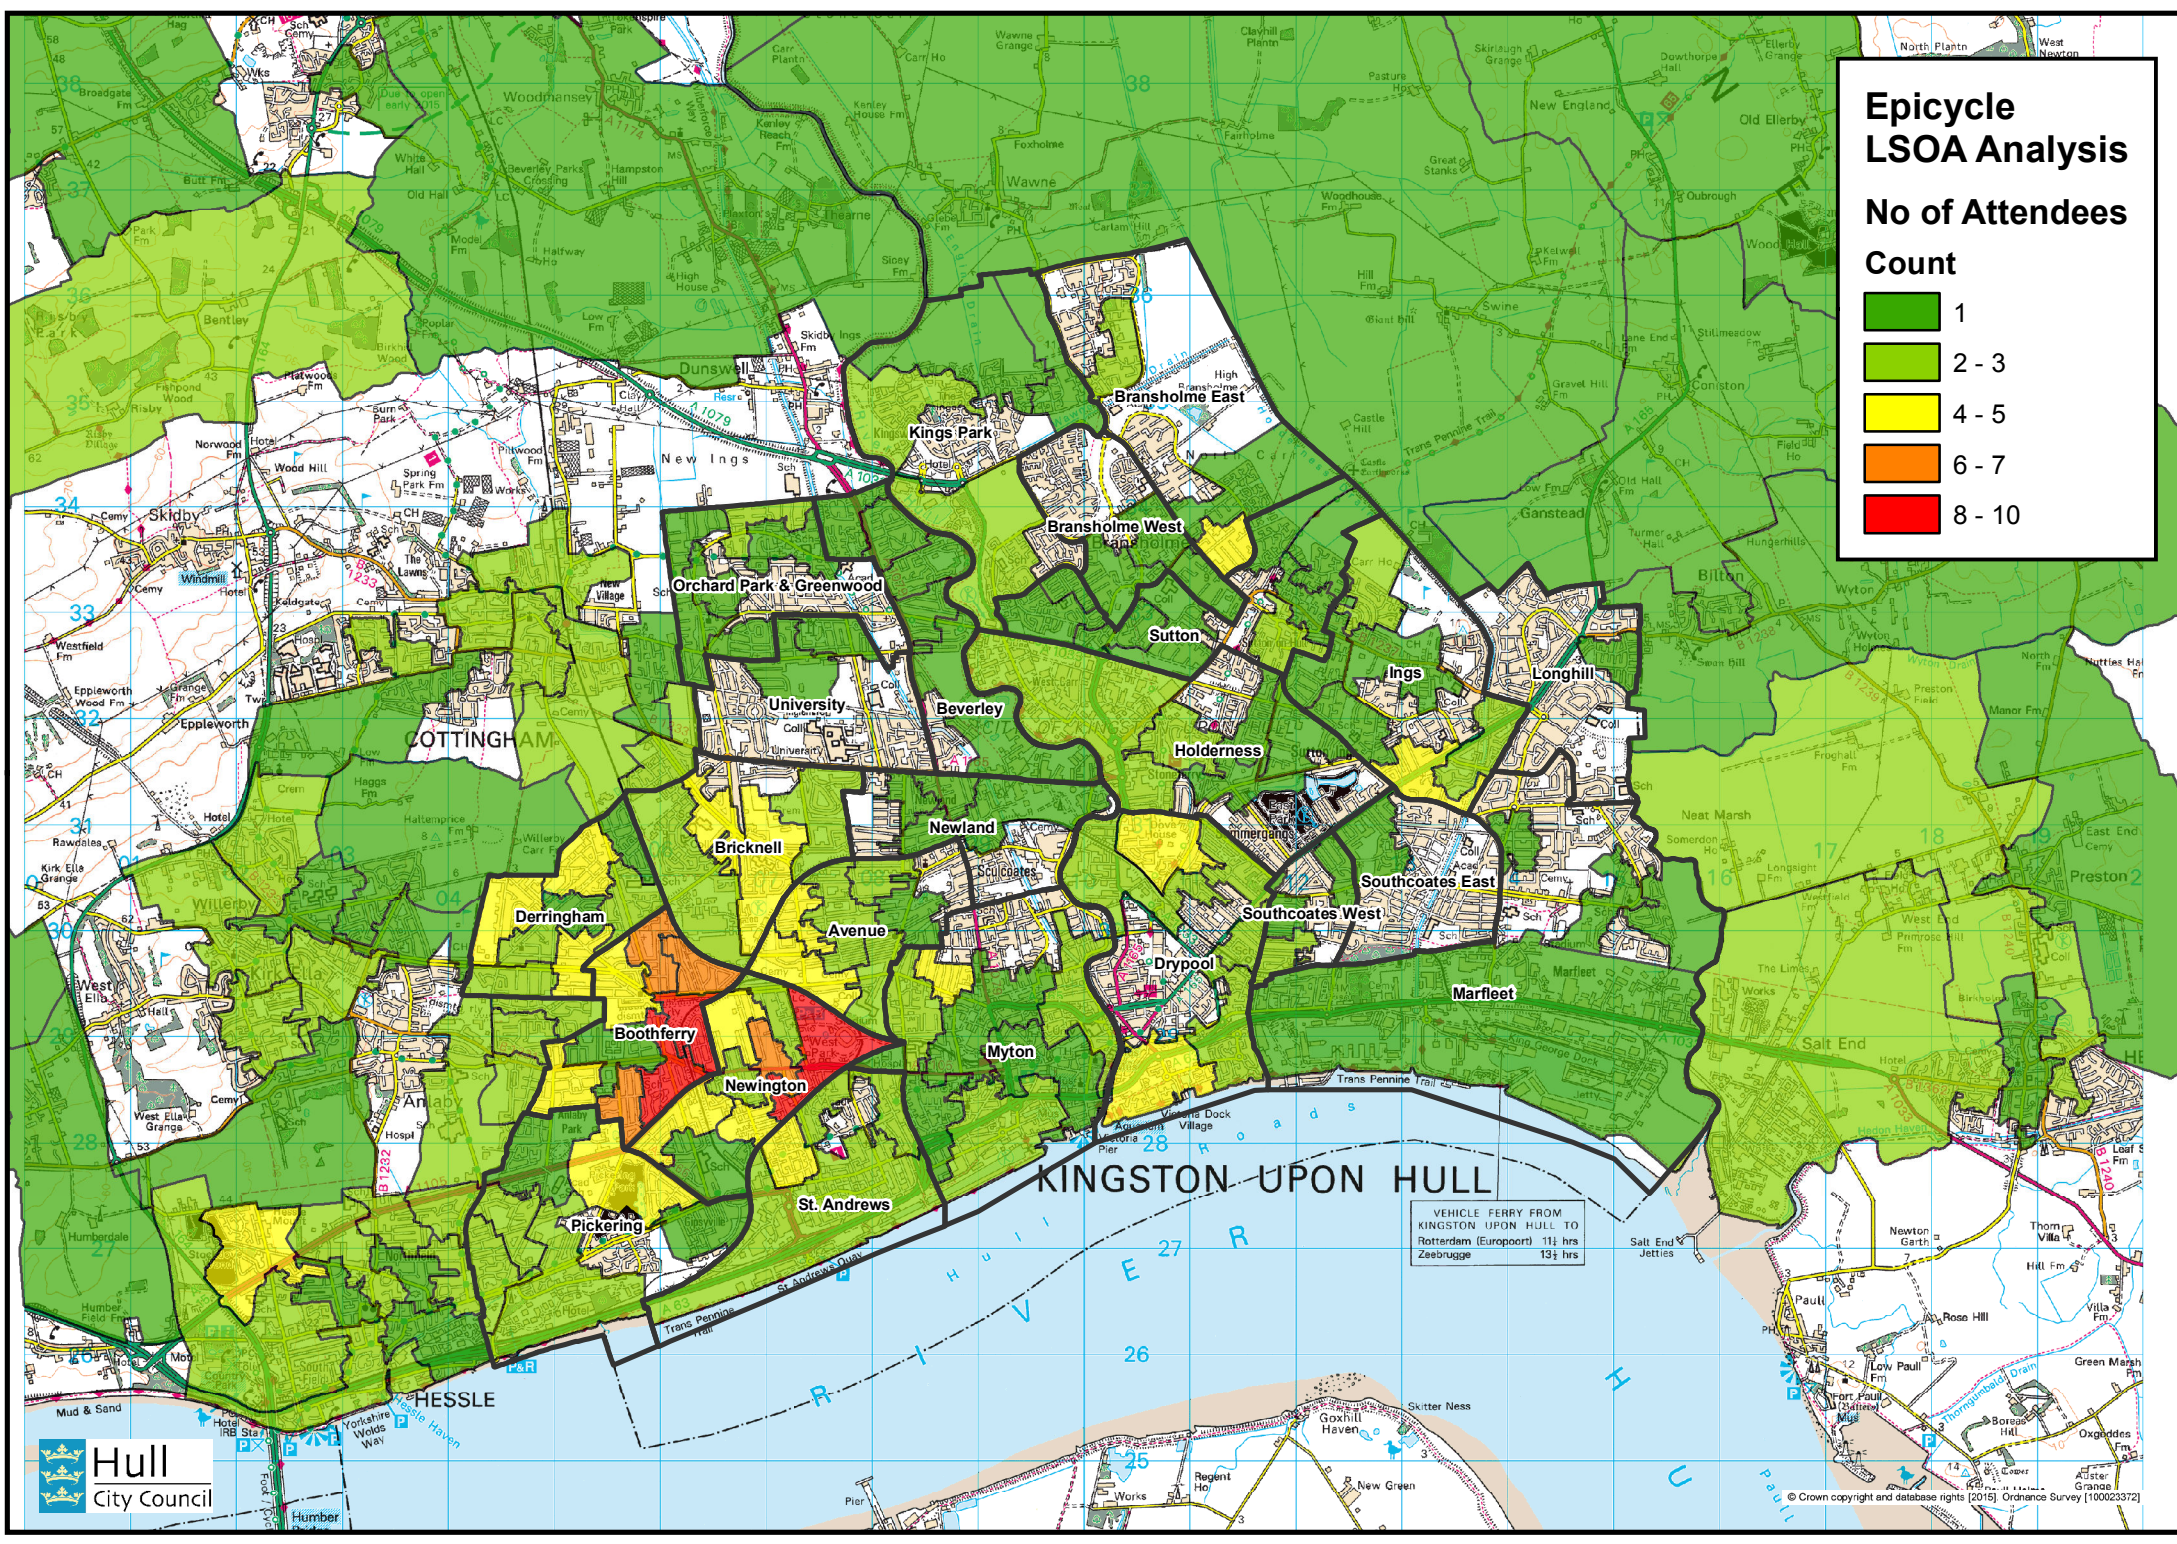

Epicycle LSOA Analysis

No of Attendees

Count

VEHICLE FERRY FROM
KINGSTON UPON HULL TO
Rotterdam (Europoort) 11; hrs
Zeebrugge 13; hrs