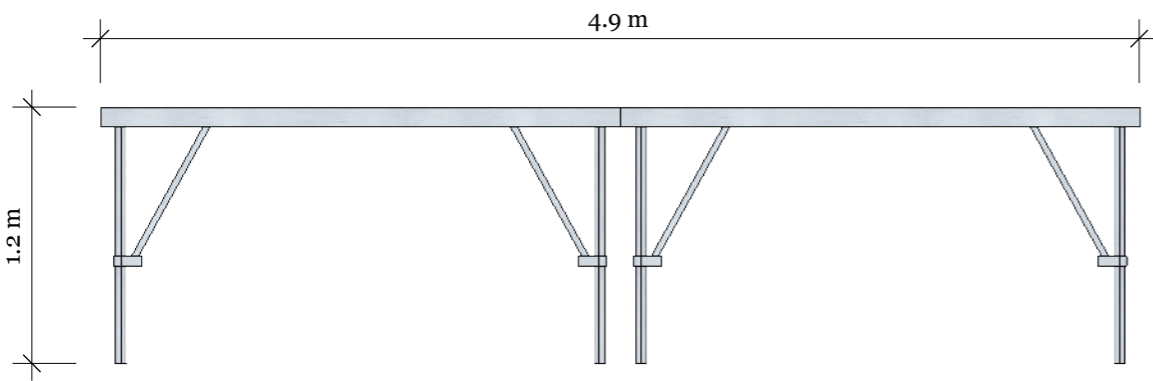

Hull "The Deep"

Hull "The Deep"  
Internal Projection Position

REVISIONS

MM/DD/YY	REMARKS
28 / 11 / 2017	Version 2 drawn by DG
...	...
...	...
...	...
...	...

REVISIONS		REMARKS
MM/DD/YY	Version 2 drawn by DG	
1	28 / 11 / 2017	...
2	...	...
3	...	...
4	...	...
5	...	...

**QED**  
PRODUCTIONS

Hull "The Deep"

Hull "The Deep"  
Internal Projection Position