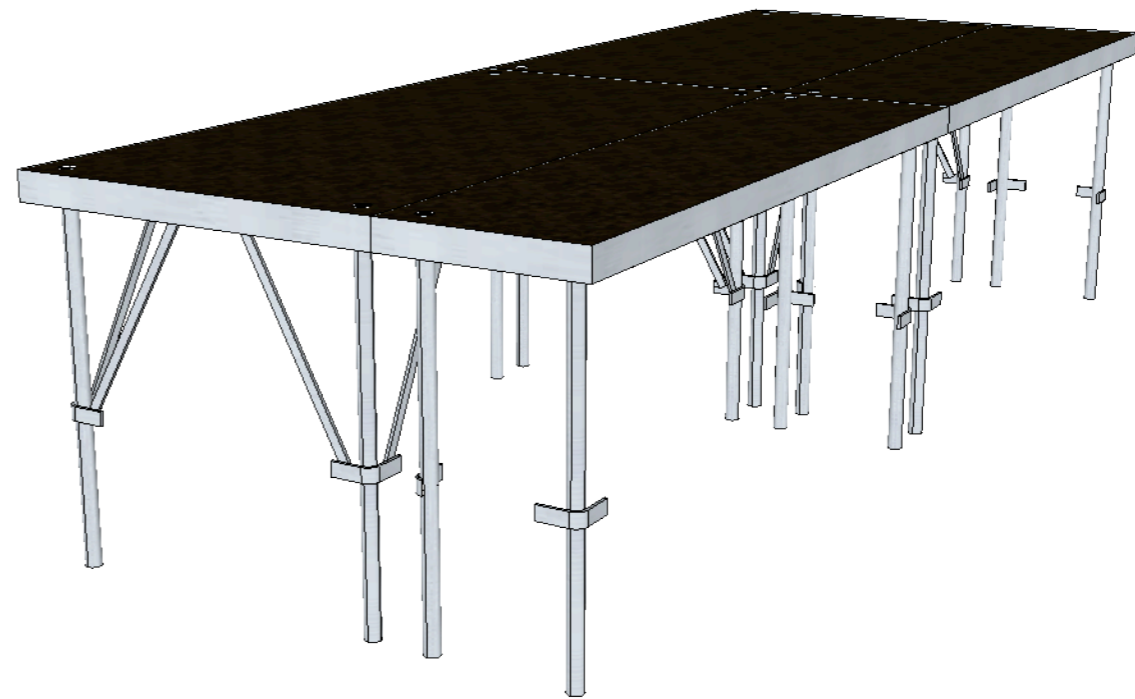

Hull "The Deep"

Hull "The Deep"  
Internal Projection Position

REVISIONS

MM/DD/YY	REMARKS
28 / 11 / 2017	Version 2 drawn by DG
...	...
...	...
...	...
...	...

REVISIONS		REMARKS
MM/DD/YY	Version 2 drawn by DG	
1	28 / 11 / 2017	...
2	...	...
3	...	...
4	...	...
5	...	...

**QED**  
PRODUCTIONS

Hull "The Deep"

Hull "The Deep"  
Internal Projection Position