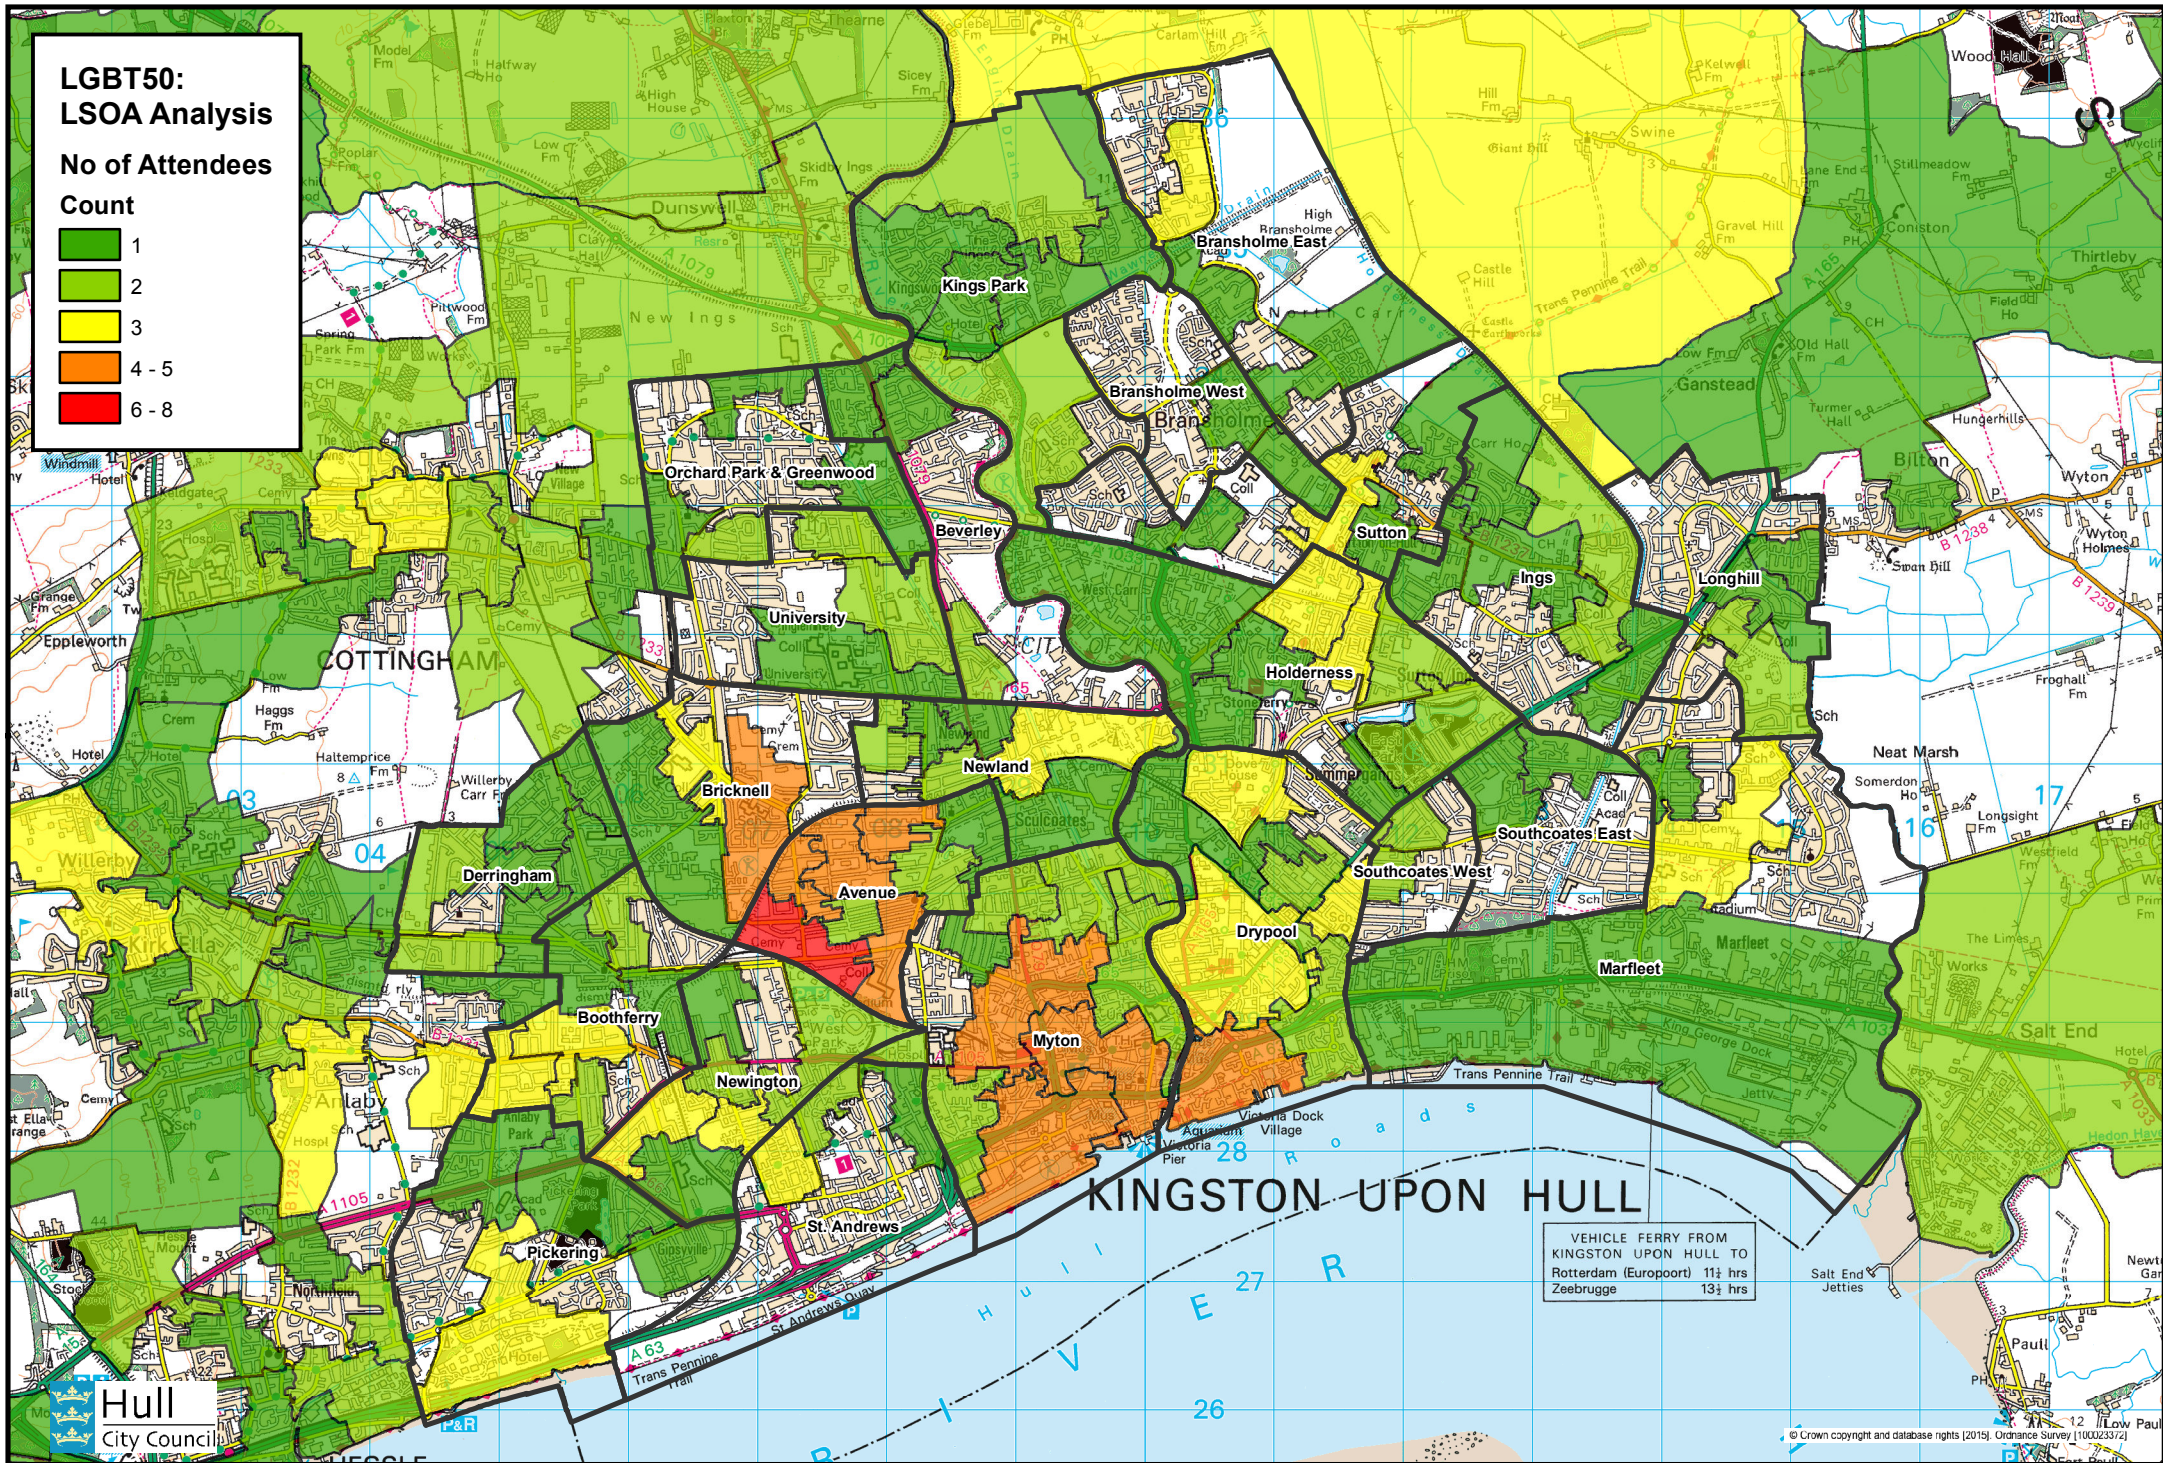

**LGBT50:
LSOA Analysis**

No of Attendees

Count

KINGSTON UPON HULL

VEHICLE FERRY FROM
KINGSTON UPON HULL TO
Rotterdam (Europoort) 11½ hrs
Zeebrugge 13½ hrs

**Hull
City Council**