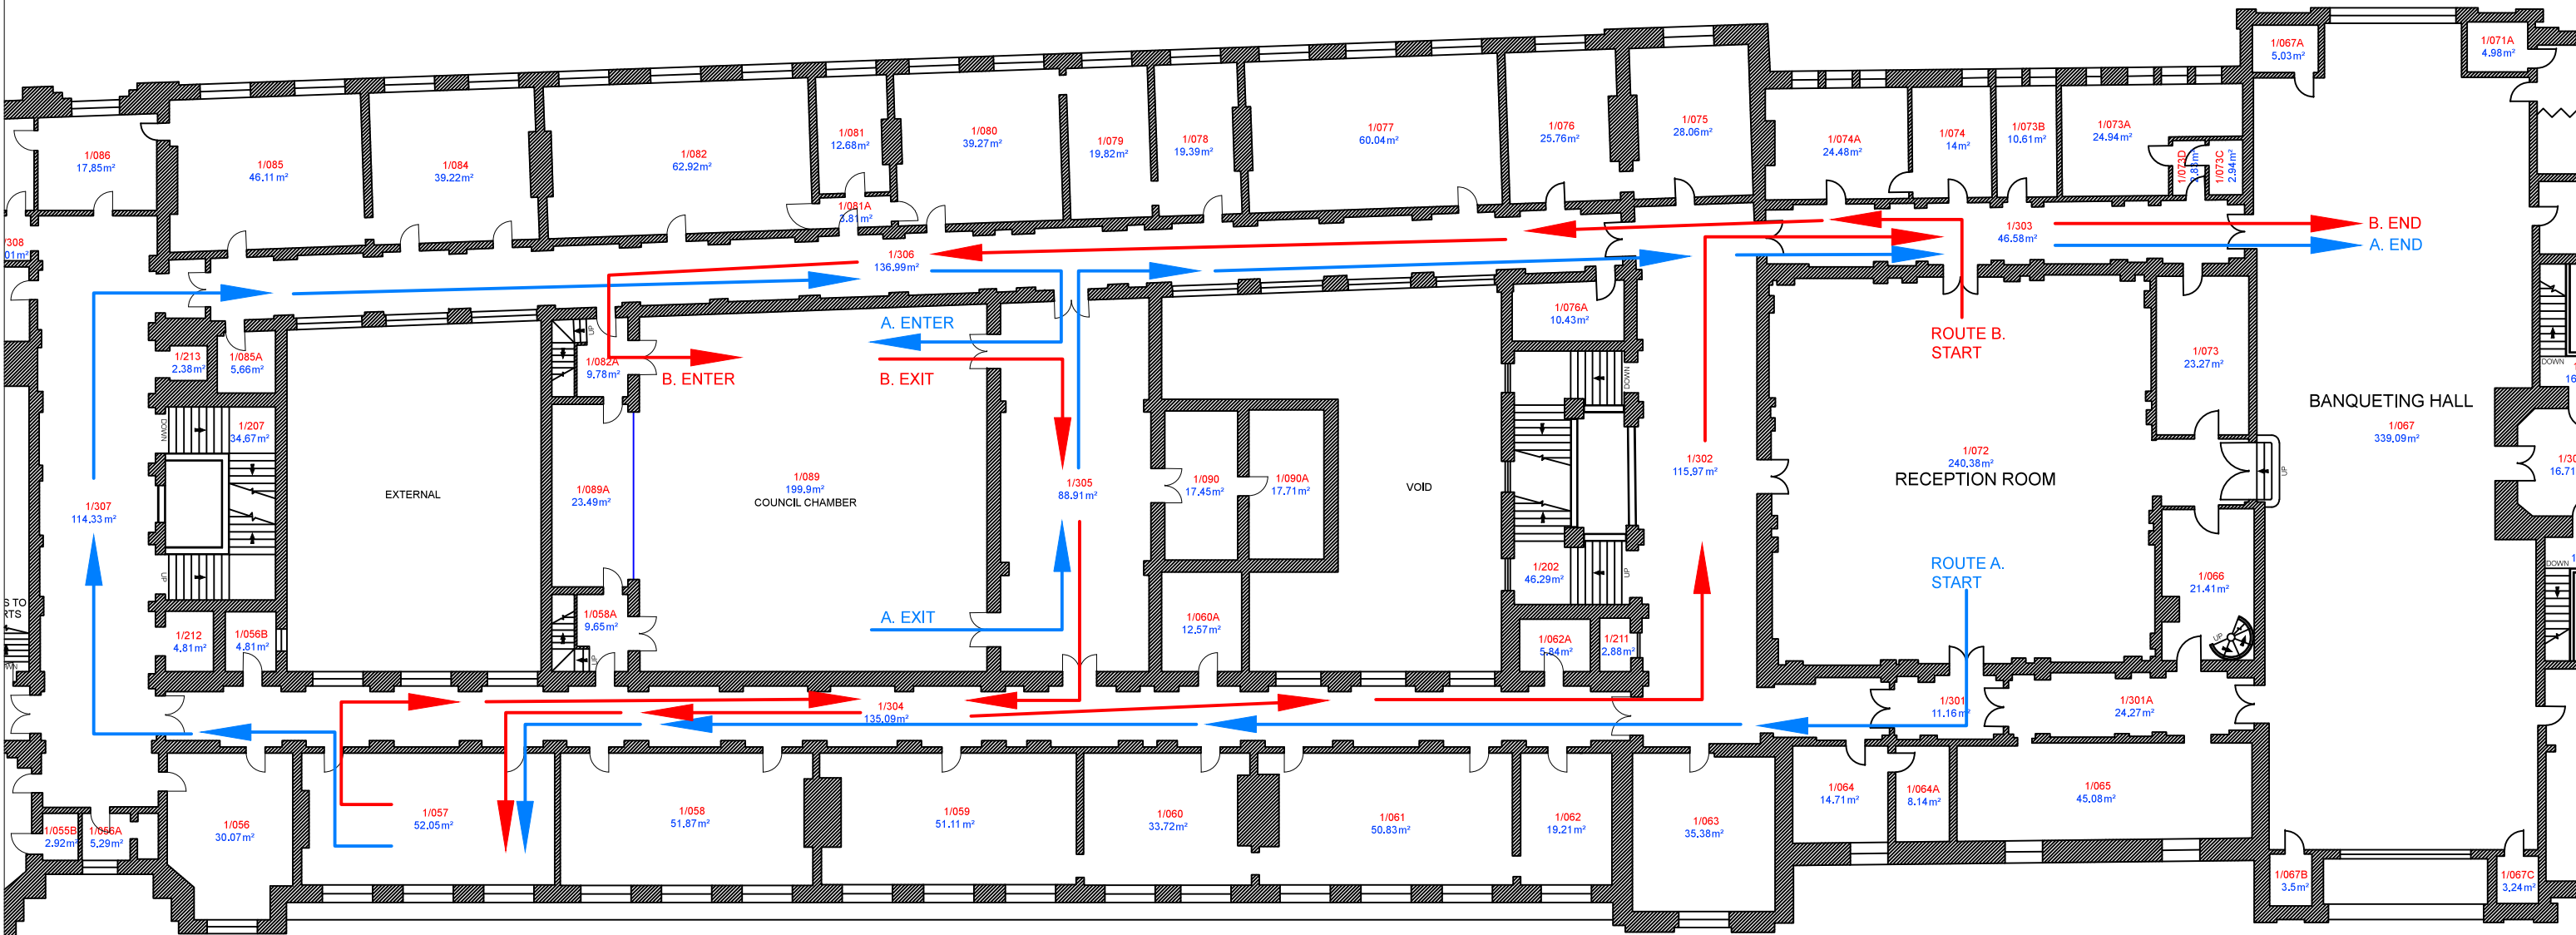

1

BIG LIL	
TITLE: GUILDHALL 1ST FLOOR	
SITE:	
NPS	
DRAWN BY: AIDAN LESSER	DRAWN DATE: 27/01/17
EDITED BY:	REVISION DATE:
1:500 @ A3	1
SCALE / PAPER SIZE:	REVISION NUMBER:
 HULL 2017 UK City of Culture	HULL 2017 UK CITY OF CULTURE PACIFIC EXCHANGE, 40 HIGH STREET, HULL, HU1 1PS